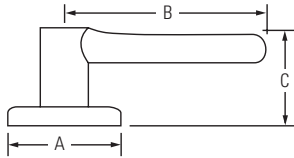

Specifications:

Door Prep	Cross Bore 2-1/8". Edge Bore 1". Latch Face 1" x 2-1/4".
Backset	Adjustable to 2-3/8" or 2-3/4".
Door Thickness	1-3/8" - 1-3/4" doors standard.
Cylinder	SmartKey®
Faceplates	1" x 2-1/4" Specify round corner, square corner or drive-in.
Strikes	2-1/4" Full lip round corner strike Other options available.
Bolt	1/2" throw.
Door Handing	Reversible for passage, privacy, or entry. Specify handing only with inactive levers.
ANSI/BHMA	Grade 2 Certified.
ADA	Functions 154, 155, 156 satisfy section 4.13.9 ADA requirement.
UL	Optional UL 1/3 hour fire rating for all functions.
Rose	Specify round or square

Functions:

Passage/Hall/Closet: Both levers always free.
- 154 LSL

Privacy/Bed/Bath: Both levers locked or unlocked by turnbutton inside. Outside lever unlocked by emergency key.
- 155 LSL

Keyed Entry Lever: Both sides locked or unlocked by key outside or turnbutton inside.
- 156 LSL SMT

Half Dummy Trim, Surface Mounted: For doors where only a pull is required. No operation.
- 157 LSL

Interior Pack: Outside handleset. Inside lever.
- 966 LSL

Dimensions:

Design	A	B	C	C (Keyed)
Lisbon™ Round Rose	2-5/8"	4-1/4"	2-5/8"	2-3/8"
Lisbon™ Square Rose	2-5/8"	4-1/4"	2-5/8"	2-3/8"