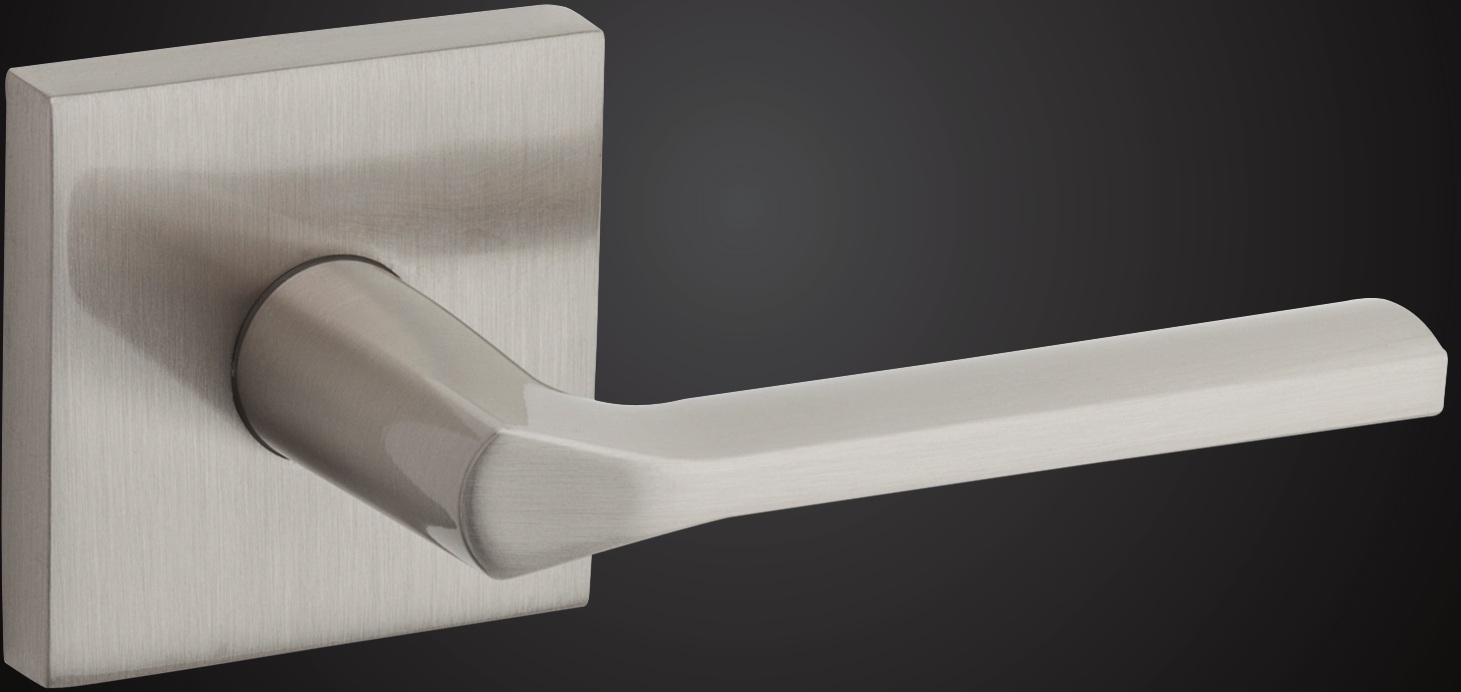

Kwikset

INTRODUCING THE LISBON LEVER

The Lisbon lever is the quintessential example of contemporary design—sleek and simple yet ergonomically pleasing. The sophisticated contour of the lever complements any contemporary setting.

- Reversible lever fits both left and right-hand doors.
- Push button feature on privacy and keyed entry.
- ANSI/BHMA Grade 2 Certified

Lisbon Lever in Venetian Bronze

#1 SELLING U.S. LOCK BRAND

Kwikset

Signature Series

Specifications:

Door Prep	Cross Bore 2-1/8". Edge Bore 1". Latch Face 1" x 2-1/4".
Backset	Adjustable to 2-3/8" or 2-3/4".
Door Thickness	1-3/8" - 1-3/4" doors standard.
Cylinder	SmartKey®
Faceplates	1" x 2-1/4" Specify round corner, square corner or drive-in.
Strikes	2-1/4" Full lip round corner strike Other options available.
Bolt	1/2" throw.
Door Handing	Reversible for passage, privacy, or entry. Specify handing only with inactive levers.
ANSI/BHMA	Grade 2 Certified.
ADA	Functions 154, 155, 156 satisfy section 4.13.9 ADA requirement.
UL	Optional UL 1/3 hour fire rating for all functions.
Rose	Specify round or square