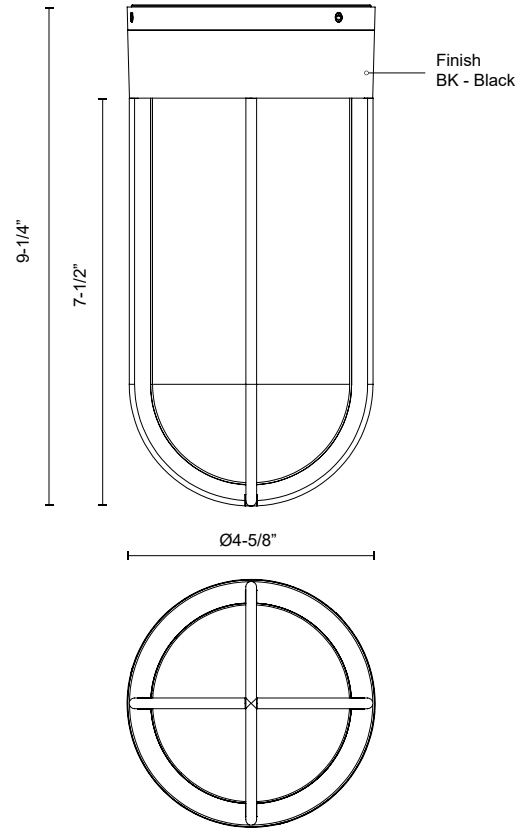

DAVY EC17609

CEILING

PROJECT

DESCRIPTION

With a unique rounded metal frame and interior glass shell, this collection adds modern style to any exterior. Its style is matched by its function, providing ample illumination for all outdoor lighting needs.

SPECIFICATION DETAILS

* For custom options, consult factory for details.

Fixture Dimensions	D4-5/8" x H9-1/4"
Light Source	AC LED Module
Wattage	16W
Total Lumens	1200lm
Delivered Lumens	BK-602lm
Voltage	120V
Color Temperature	3000K
CRI (Ra)	90CRI
Optional Color Temps	2700K - 5000K Available, Minimum Order Quantities Apply
LED Rated Life	50,000 hours
Dimming	100% - 10%, ELV Dimmer (Not Included)
Diffuser Details	Frosted PC Diffuser
Glass Details	Clear Water Glass
Location	Wet
Warranty	5 Years
Finish Option(s)	Black