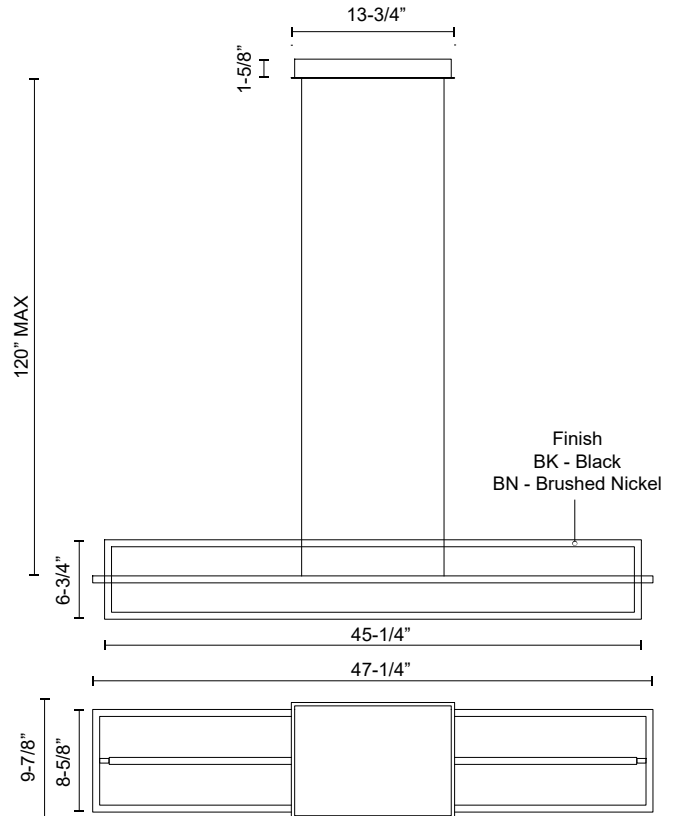

MONDRIAN LP16248

PENDANTS

PROJECT

LP16248-BN
Brushed Nickel

LP16248-BK
Black

SPECIFICATION DETAILS

* For custom options, consult factory for details.

Fixture Dimensions	L47-1/4" x W8-5/8" x H6-3/4"
Light Source	LED with DC Driver
Total Lumens	7990lm
Wattage	100W
Delivered Lumens	3290lm*
Voltage	120V
Color Temperature	3000K
CRI (Ra)	90CRI
Optional Color Temps	2700K - 5000K Available, Minimum Order Quantities Apply
LED Rated Life	50,000 hours
Diffuser Details	Frosted acrylic diffuser
Dimming	100% - 10%, TRIAC or ELV Dimmer (Not Included)
Adjustable	Yes
Wire Length	120" Max
Minimum Hang Height	10"
Wire Type	BK - Black SSL Wire; BN - Clear SSL Wire;
Location	Dry
Warranty	5 Years
Canopy Dimensions	L13-3/4" x W9-7/8" x H1-5/8"

DESCRIPTION

Mondrian series is composed from numerous rectilinear frames of light. The illuminated borders surrounding an open central void create an illusion of levitation. The airy design and negative space allow the fixture to visually blend into the environment. High-quality finish and simple forms coalesce in the elegant new product.