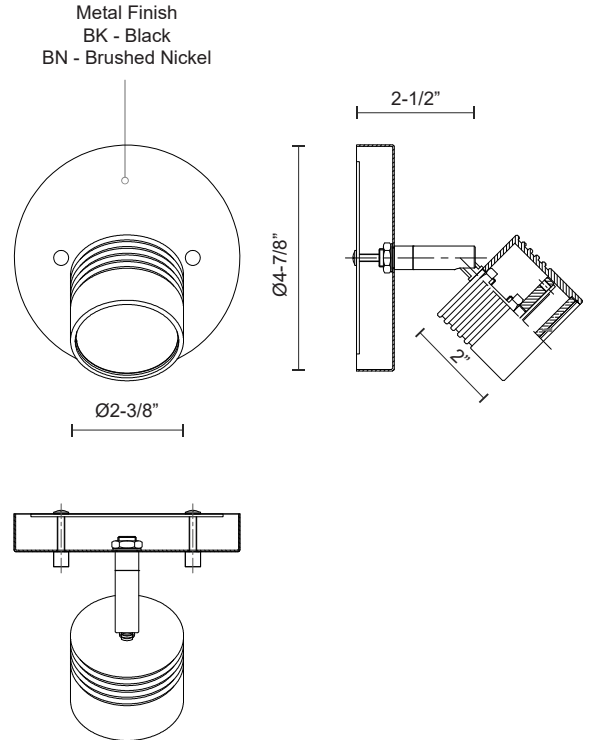

**LYRA**  
**TR10006**  
TRACK

PROJECT

**DESCRIPTION**

Modern LED single fixed track fixture with die cast aluminum head and frosted glass diffuser. Rotates horizontally 360 degrees and pivots vertically 90 degrees allowing the light to be directed to any desired angle. Metal finishes available in fine brushed nickel or black and is equipped with our powerful 120V AC LED technology. Available in two, three and four head fixtures see series for full details.

TR10006-BN  
Brushed Nickel

TR10006-BK  
Black

**SPECIFICATION DETAILS**

\* For custom options, consult factory for details.

<b>Fixture Dimensions</b>	D4-7/8" x H4-3/4"
<b>Light Source</b>	LED
<b>Wattage</b>	5W
<b>Total Lumens</b>	400lm
<b>Delivered Lumens</b>	BN-300lm
<b>Voltage</b>	120V
<b>Color Temperature</b>	3000K
<b>CRI (Ra)</b>	>90
<b>Optional Color Temps</b>	2700K - 5000K Available, Minimum Order Quantities Apply
<b>LED Rated Life</b>	50,000 hours
<b>Dimming</b>	100% - 10%, ELV Dimmer (Not Included)
<b>Diffuser Details</b>	Frosted Glass Diffuser
<b>Location</b>	Dry
<b>Warranty</b>	5 Years
<b>Canopy Dimensions</b>	D4-7/8" x H3/4"