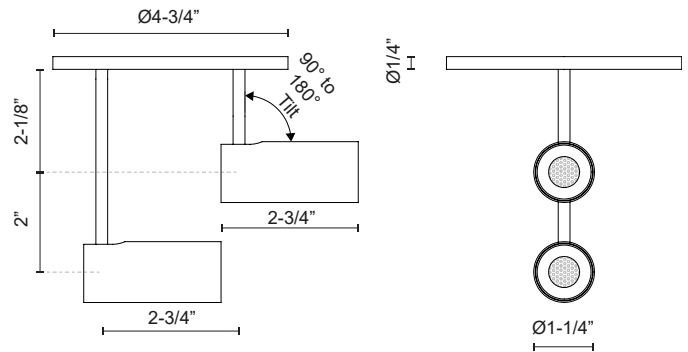

DOWNEY
SF15102
 SEMI FLUSH

PROJECT

DESCRIPTION

Recessed within the minute barrel of the quintessential adjustable lamp is a spot light assembly applied across the X line. By utilizing slim AC LED boards the canopy scale is reduced to a fundamental trim plate and minimizes the visual footprint of the functional fixtures. Available in two petite cylindrical sizes and a single or multi-light configuration.

SF15102-WH
White

SF15102-BK
Black

SPECIFICATION DETAILS

* For custom options, consult factory for details.

Fixture Dimensions	D1-1/4" x H2-3/4"
Light Source	LED
Wattage	14W
Total Lumens	1050lm
Delivered Lumens	548lm
Voltage	120V
Color Temperature	3000K
CRI (Ra)	>90
Optional Color Temps	2700K - 5000K Available, Minimum Order Quantities Apply
LED Rated Life	50,000 hours
Dimming	100% - 10%, TRIAC or ELV Dimmer (Not Included)
Diffuser Details	Clear Acrylic TIR
Location	Dry
Warranty	5 Years
Canopy Dimensions	D4-3/4" x H1/4"