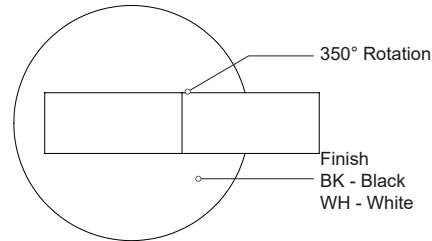

DOWNEY
SF15102
 SEMI FLUSH

PROJECT

DESCRIPTION

Recessed within the minute barrel of the quintessential adjustable lamp is a spot light assembly applied across the X line. By utilizing slim AC LED boards the canopy scale is reduced to a fundamental trim plate and minimizes the visual footprint of the functional fixtures. Available in two petite cylindrical sizes and a single or multi-light configuration.

SF15102-WH
White

SF15102-BK
Black

SPECIFICATION DETAILS

* For custom options, consult factory for details.

Fixture Dimensions	D1-1/4" x H2-3/4"
Light Source	LED
Wattage	14W
Total Lumens	1050lm
Delivered Lumens	548lm
Voltage	120V
Color Temperature	3000K
CRI (Ra)	>90
Optional Color Temps	2700K - 5000K Available, Minimum Order Quantities Apply
LED Rated Life	50,000 hours
Dimming	100% - 10%, TRIAC or ELV Dimmer (Not Included)
Diffuser Details	Clear Acrylic TIR
Location	Dry
Warranty	5 Years
Canopy Dimensions	D4-3/4" x H1/4"