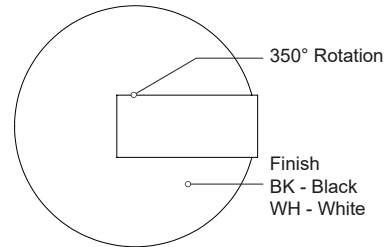

DOWNEY SF15101

SEMI FLUSH

PROJECT

SF15101-BK
Black

SF15101-WH
White

SPECIFICATION DETAILS

* For custom options, consult factory for details.

Fixture Dimensions	D1-1/4" x H2-3/4"
Light Source	LED
Wattage	7W
Total Lumens	510lm
Delivered Lumens	274lm
Voltage	120V
Color Temperature	3000K
CRI (Ra)	>90
Optional Color Temps	2700K - 5000K Available, Minimum Order Quantities Apply
LED Rated Life	50,000 hours
Dimming	100% - 10%, TRIAC or ELV Dimmer (Not Included)
Diffuser Details	Clear Acrylic TIR
Location	Dry
Warranty	5 Years
Canopy Dimensions	D4-3/4" x H1/4"

DESCRIPTION

Recessed within the minute barrel of the quintessential adjustable lamp is a spot light assembly applied across the X line. By utilizing slim AC LED boards the canopy scale is reduced to a fundamental trim plate and minimizes the visual footprint of the functional fixtures. Available in two petite cylindrical sizes and a single or multi-light configuration.