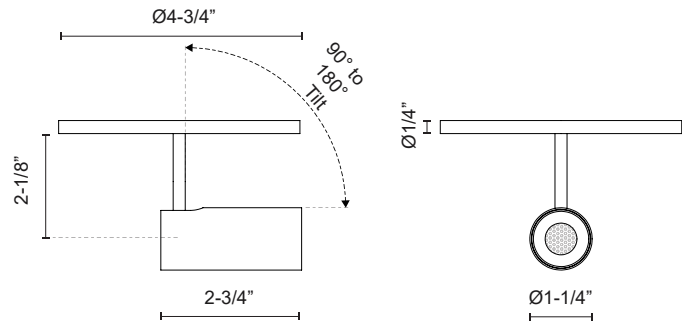

DOWNEY SF15101

SEMI FLUSH

PROJECT

SF15101-BK
Black

SF15101-WH
White

SPECIFICATION DETAILS

* For custom options, consult factory for details.

Fixture Dimensions	D1-1/4" x H2-3/4"
Light Source	LED
Wattage	7W
Total Lumens	510lm
Delivered Lumens	274lm
Voltage	120V
Color Temperature	3000K
CRI (Ra)	>90
Optional Color Temps	2700K - 5000K Available, Minimum Order Quantities Apply
LED Rated Life	50,000 hours
Dimming	100% - 10%, TRIAC or ELV Dimmer (Not Included)
Diffuser Details	Clear Acrylic TIR
Location	Dry
Warranty	5 Years
Canopy Dimensions	D4-3/4" x H1/4"

DESCRIPTION

Recessed within the minute barrel of the quintessential adjustable lamp is a spot light assembly applied across the X line. By utilizing slim AC LED boards the canopy scale is reduced to a fundamental trim plate and minimizes the visual footprint of the functional fixtures. Available in two petite cylindrical sizes and a single or multi-light configuration.