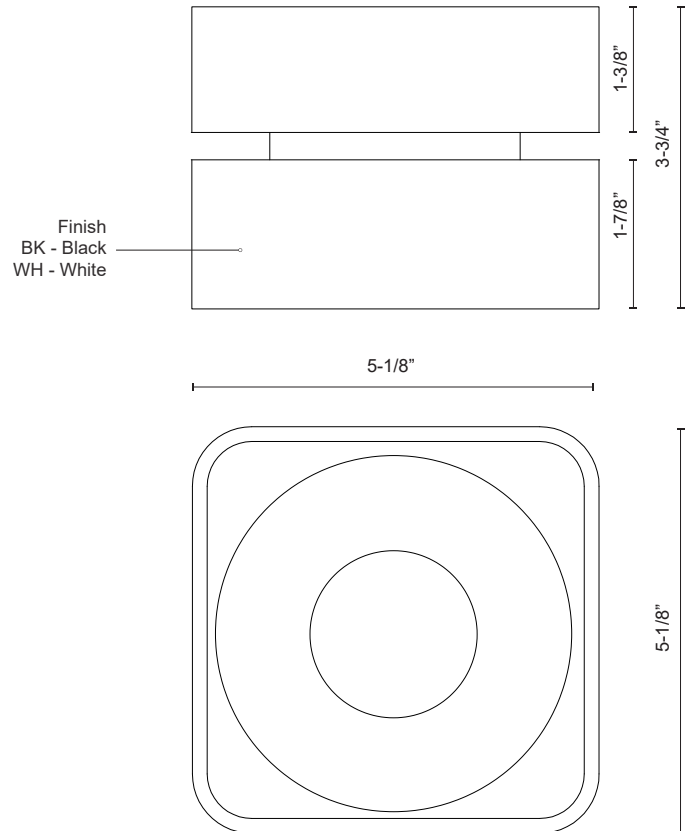

SOLO
FM9304
 FLUSH MOUNT

PROJECT

FM9304-BK
Black

FM9304-WH
White

SPECIFICATION DETAILS

| | |
|-----------------------------|---|
| Fixture Dimensions | L5-1/8" x W5-1/8" x H3-3/4" |
| Light Source | AC LED Module |
| Wattage | 20W |
| Total Lumens | 1500lm |
| Delivered Lumens | 1382lm |
| Voltage | 120V |
| Color Temperature | 3000K |
| CRI (Ra) | 90CRI |
| Optional Color Temps | 2700K - 5000K Available, Minimum Order Quantities Apply |
| LED Rated Life | 50,000 hours |
| Dimming | 100% - 10%, ELV Dimmer (Not Included) |
| Diffuser Details | Frosted acrylic diffuser |
| Location | Dry |
| Mounting Style | All Orientation; Ceiling and Wall; |
| Canopy Dimensions | L5-1/8" x W5-1/8" x H1-3/8" |
| Paint Finish | WH02 |

* For custom options, consult factory for details.

* For warranty information, please visit www.kuzcolighting.com/warranty

DESCRIPTION

LED flush mount made from heavy gauge cast aluminum painted white, round cylinder shaped. Adjustable from mounting position 90 degrees with a 360 degrees radius. Perfect for commercial use to control the exact point to direct the light to weather it's against a wall, product display or many other applications. Equipped with our powerful 120V AC LED technology. May be wall or ceiling mounted.