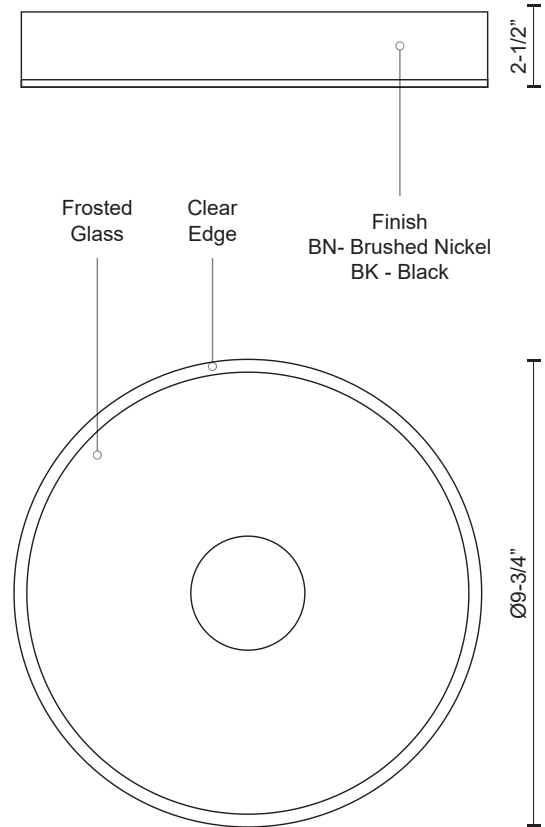

**PARKER  
FM7610**  
FLUSH MOUNT

PROJECT

FM7610-BN  
Brushed Nickel

FM7610-BK  
Black

**SPECIFICATION DETAILS**

\* For custom options, consult factory for details.

|                             |   |
|-----------------------------|---|
| <b>Fixture Dimensions</b>   | D9-3/4" x H2-1/2"                                       |
| <b>Light Source</b>         | AC LED Module   |
| <b>Total Lumens</b>         | 1300lm  |
| <b>Wattage</b>              | 19W   |
| <b>Delivered Lumens</b>     | BN-802lm  |
| <b>Voltage</b>              | 120V  |
| <b>Color Temperature</b>    | 3000K   |
| <b>CRI (Ra)</b>             | 90CRI   |
| <b>Optional Color Temps</b> | 2700K - 5000K Available, Minimum Order Quantities Apply |
| <b>LED Rated Life</b>       | 50,000 hours  |
| <b>Dimming</b>              | 100% - 10%, ELV Dimmer (Not Included)                   |
| <b>Glass Details</b>        | Frosted Glass   |
| <b>Location</b>             | Dry   |
| <b>Compliance</b>           | T24-JA8   |
| <b>Warranty</b>             | 5 Years   |
| <b>Mounting Style</b>       | All Orientation; Ceiling and Wall;                      |
| <b>CEC Title 24 JA8</b>     | Yes, JA8-19   |

**DESCRIPTION**

Clean sophisticated design with perfect aspect for any room. This LED flush mount design includes fine brushed nickel or black metal finish, round frosted glass with crystal clear edges around the trim of glass and equipped with our powerful 120V AC LED technology. May be mounted on the ceiling or wall locations, available in three sizes see series for more information.