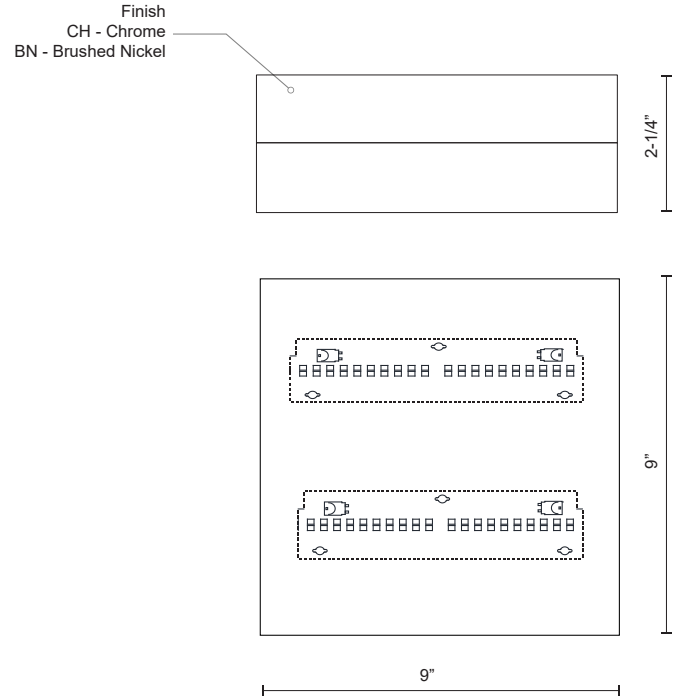

**DARTMOUTH
FM3409**
FLUSH MOUNT

PROJECT

FM3409-CH
Chrome

FM3409-BN
Brushed Nickel

SPECIFICATION DETAILS

* For custom options, consult factory for details.

Fixture Dimensions	W9" x L9" x H2-1/4"
Light Source	LED
Wattage	16W
Total Lumens	1200lm
Delivered Lumens	BN-729lm; CH-821lm;
Voltage	120V
Color Temperature	3000K
CRI (Ra)	>90
Optional Color Temps	2700K - 5000K Available, Minimum Order Quantities Apply
LED Rated Life	50,000 hours
Dimming	100% - 10%, ELV Dimmer (Not Included)
Glass Details	BN – Frosted with white painted interior; CH – Clear with white painted interior;
Location	Dry
Warranty	5 Years

DESCRIPTION

Single LED square flush mount ceiling fixture with two finishes. Square glass polished surface and painted white interior with chrome finish or square glass frosted and painted white interior with brushed nickel finish. equipped with our powerful 120V AC LED technology