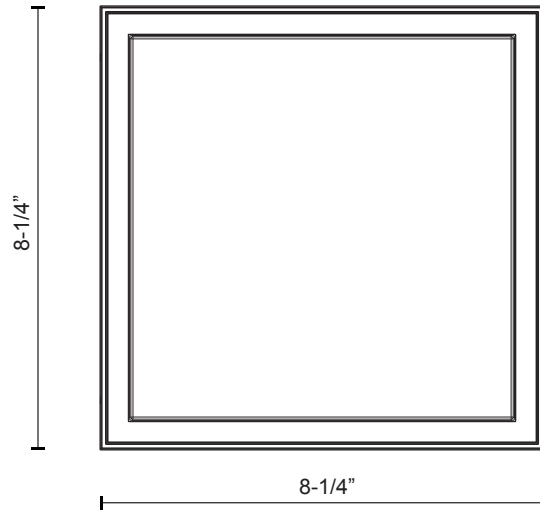

**RIDGE
EC34509
CEILING**

PROJECT

DESCRIPTION

Rectilinear cast aluminum body and frame. Lightly textured powder-coat finish. Square opal polymeric diffuser. Outward emitting light. Rated for exterior use. Custom options available.

SPECIFICATION DETAILS

* For custom options, consult factory for details.

Fixture Dimensions	L8-1/4" x W8-1/4" x H1-1/2"
Light Source	LED
Wattage	35W
Total Lumens	2950lm
Delivered Lumens	BK-2218lm; GY-2253lm;
Voltage	120V
Color Temperature	3000K
CRI (Ra)	>90
Optional Color Temps	2700K - 5000K Available, Minimum Order Quantities Apply
LED Rated Life	50,000 hours
Dimming	100% - 10%, ELV Dimmer (Not Included)
Diffuser Details	White PC Diffuser
Location	Wet
Warranty	5 Years

Metal Finish
BK - Black
GY - Gray

KUZCO

19054 28TH AVENUE
SURREY - BC V3Z 6M3
CANADA

WWW.KUZCOLIGHTING.COM

COMMENT