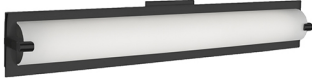

LIGHTHOUSE 601001-LED

VANITY

PROJECT

DESCRIPTION

Single lamp vanity with white opal glass cylinder and frosted side covers, metal details available in brushed nickel or chrome finish. Equipped with our powerful 120V AC LED technology. Available in three different sizes see series for full details.

601001BN-LED
Brushed Nickel

601001CH-LED
Chrome

601001BK-LED
Black

SPECIFICATION DETAILS

* For custom options, consult factory for details.

Fixture Dimensions	W26" x H4" x E2-1/2"
Light Source	LED
Wattage	29W
Total Lumens	2400lm
Delivered Lumens	BN-1740lm; CH-1504lm;
Voltage	120V
Color Temperature	3000K
CRI (Ra)	>90
Optional Color Temps	2700K - 5000K Available, Minimum Order Quantities Apply
LED Rated Life	50,000 hours
Dimming	100% - 10%, ELV Dimmer (Not Included)
Glass Details	White Opal Glass
Location	Damp
Warranty	5 Years
ADA Compliant	Yes
Canopy Dimensions	W4-3/8" x H4-3/8" x E1/8"