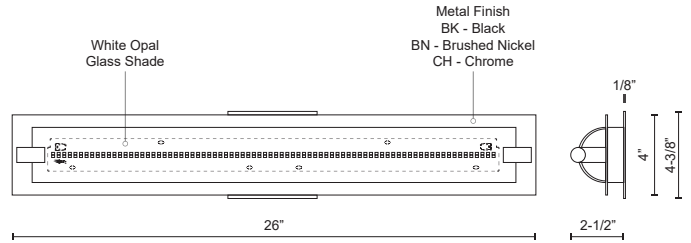

LIGHTHOUSE 601001-LED

VANITY

PROJECT

DESCRIPTION

Single lamp vanity with white opal glass cylinder and frosted side covers, metal details available in brushed nickel or chrome finish. Equipped with our powerful 120V AC LED technology. Available in three different sizes see series for full details.

601001BN-LED
Brushed Nickel

601001CH-LED
Chrome

601001BK-LED
Black

SPECIFICATION DETAILS

* For custom options, consult factory for details.

Fixture Dimensions	W26" x H4" x E2-1/2"
Light Source	LED
Wattage	29W
Total Lumens	2400lm
Delivered Lumens	BN-1740lm; CH-1504lm;
Voltage	120V
Color Temperature	3000K
CRI (Ra)	>90
Optional Color Temps	2700K - 5000K Available, Minimum Order Quantities Apply
LED Rated Life	50,000 hours
Dimming	100% - 10%, ELV Dimmer (Not Included)
Glass Details	White Opal Glass
Location	Damp
Warranty	5 Years
ADA Compliant	Yes
Canopy Dimensions	W4-3/8" x H4-3/8" x E1/8"