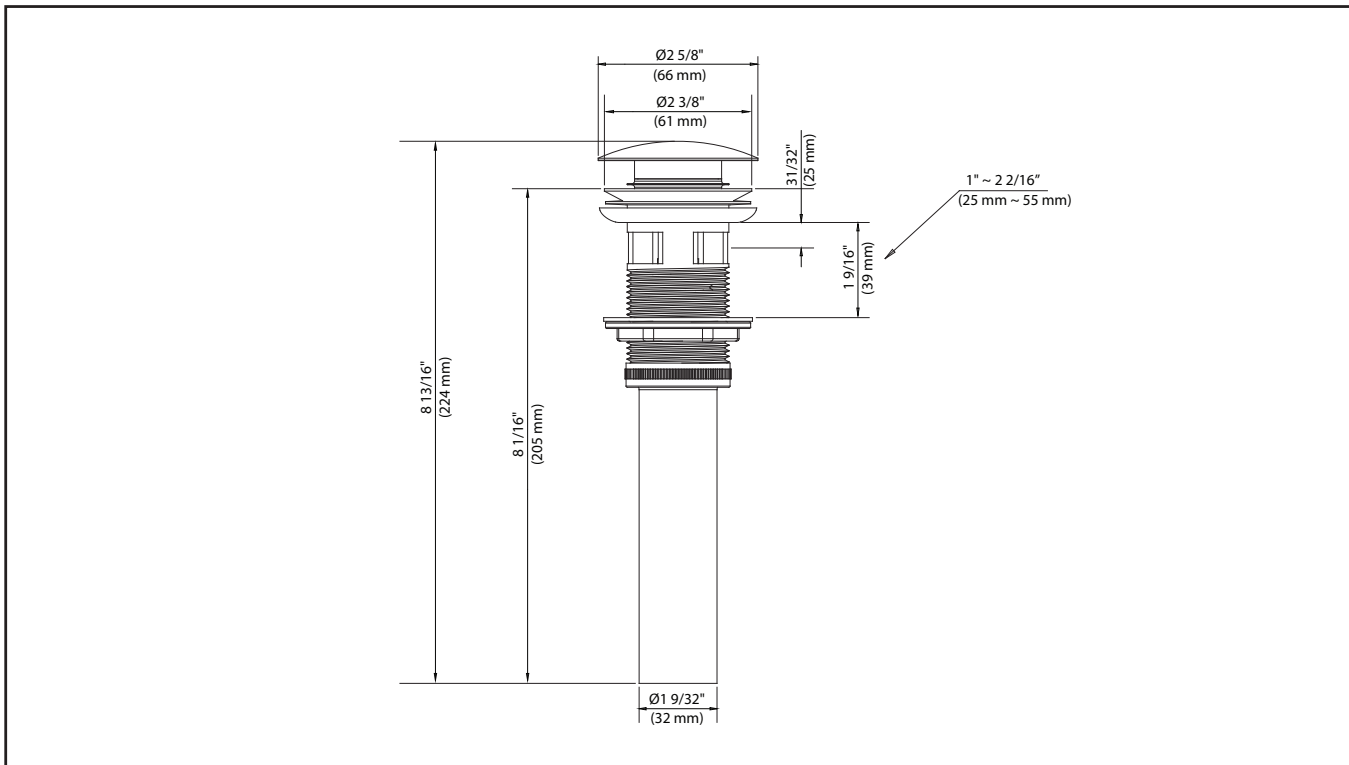

PU-16

Pop Up Drain w/ Overflow

Kräus®

SPECIFICATION SHEET

Finish

- Brushed Nickel
- Gold
- Oil Rubbed Bronze

Material

Brass

Features

- Solid Brass Construction
- Connection 1-1/4"
- Designed to Work w/ Above-Counter Vessel Sinks w/ Overflow
- Fits Standard 1 3/4" Drain Opening

Kraus Limited Lifetime Warranty: See website for details www.kraususa.com

1.800.775.0703 / customerservice@kraususa.com

REV. August 17, 2016