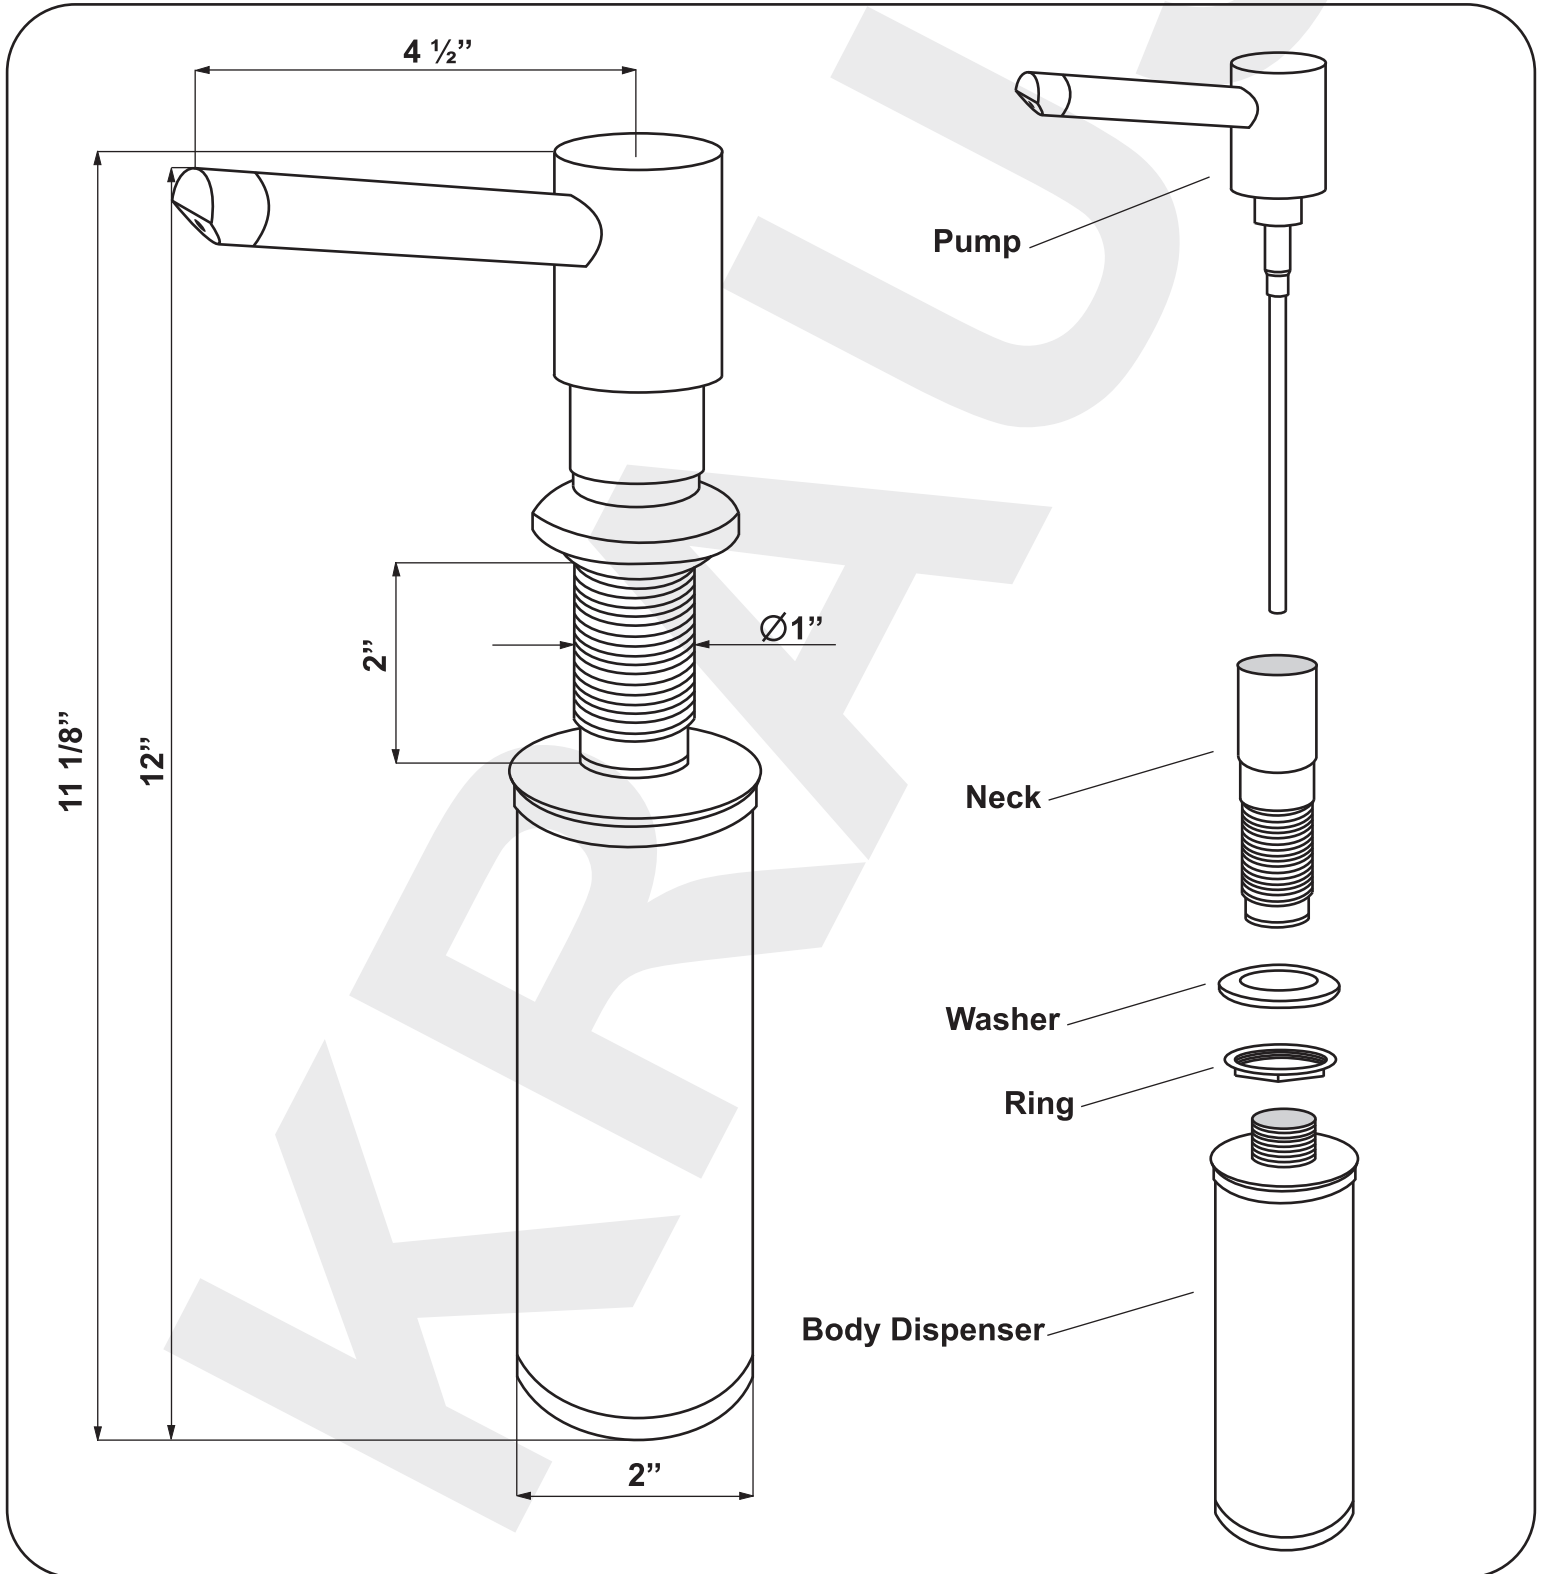

Sincerely,
Kraus customer service department.

Prior To Installation Steps

1. Unpack your new product and ensure that all the parts are contained in the packaging. Keep the product in its original box until you ready to install it.
2. Shut off the water supply if replacing a previously-installed faucet.
3. Observe all plumbing and building codes in your area.
4. It is recommended that installation of the product be done by a professional plumber.

Roughing-In Dimensions

Installation Instructions

Installation Instructions

Step 1- Hold the neck and pump then unscrew the body dispenser.

Step 2- Unscrew the ring from the neck leaving the washer in place.

Step 3- Insert the pump, along with the neck and washer through the counter top.

Step 4- Screw on the ring from underneath the counter top onto the neck. Make sure the flat side is facing up towards the pump. The ring should be screwed on until it comes into contact with the counter from underneath.