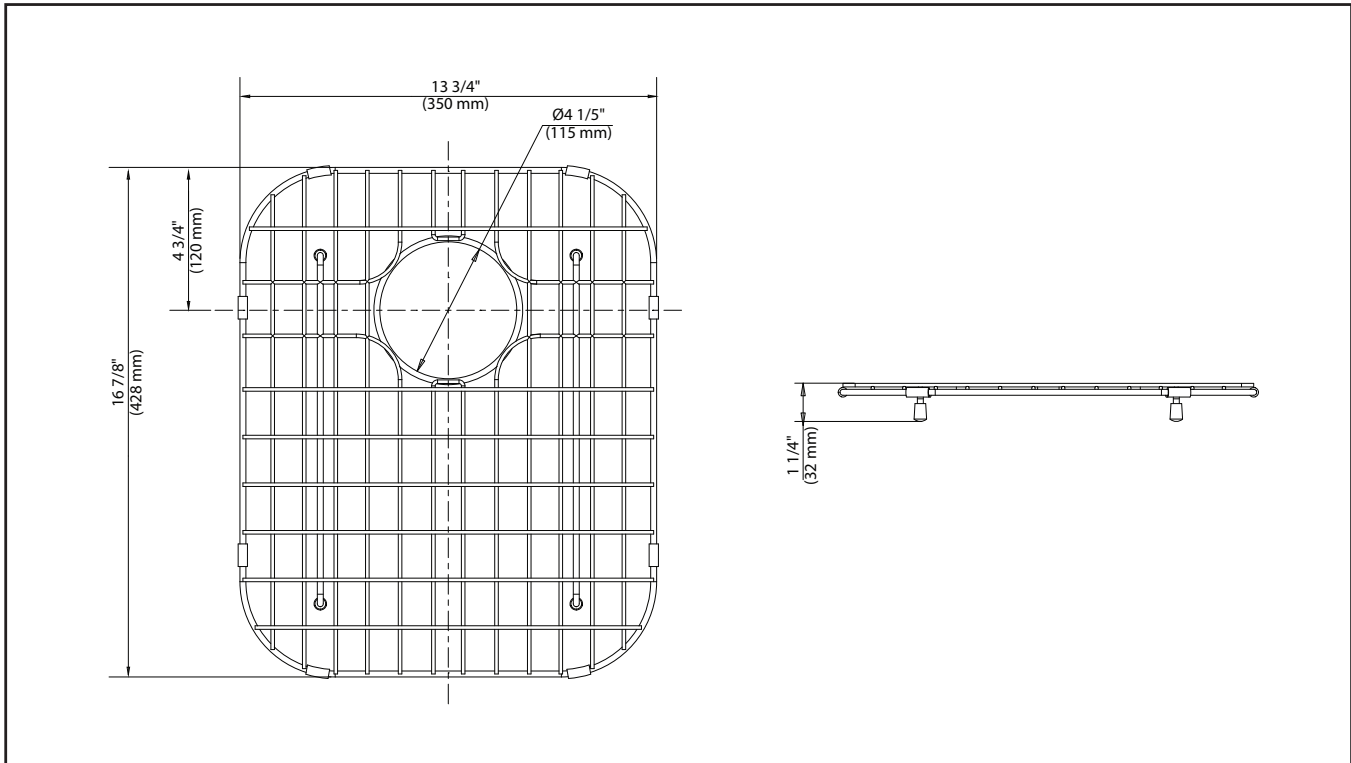

KBG-24-1

Stainless Steel Bottom Grid

Kräus®

SPECIFICATION SHEET

Finish

Stainless Steel

Material

Stainless Steel

Dimensions

13 3/4" x 16 7/8" x 1 1/4"

Kraus Limited Lifetime Warranty: See website for details www.kraususa.com

1.800.775.0703 / customerservice@kraususa.com

REV. August 16, 2016