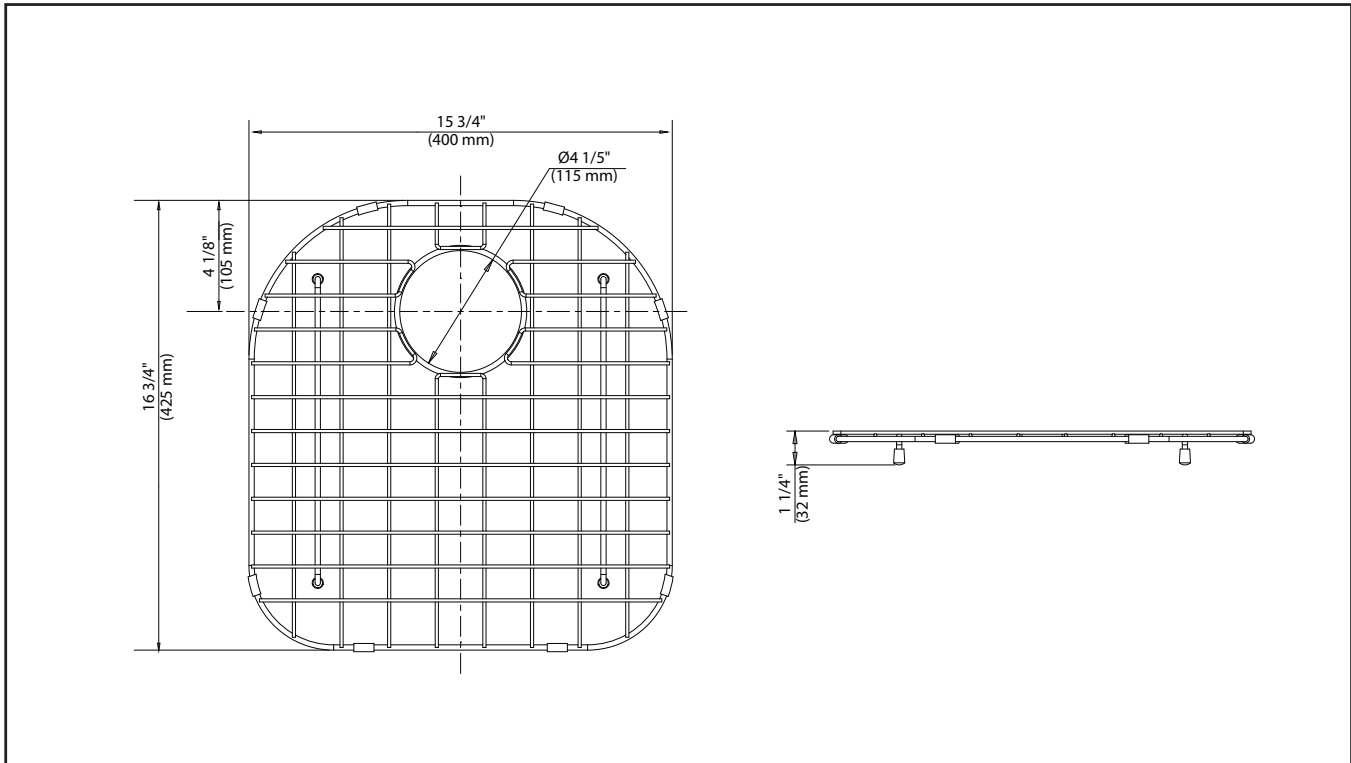

KBG-23-1

Stainless Steel Bottom Grid

Kräus®

SPECIFICATION SHEET

Finish

Stainless Steel

Material

Stainless Steel

Dimensions

15 3/4" x 16 3/4" x 1 1/4"

Kraus Limited Lifetime Warranty: See website for details www.kraususa.com

1.800.775.0703 / customerservice@kraususa.com

REV. August 16, 2016