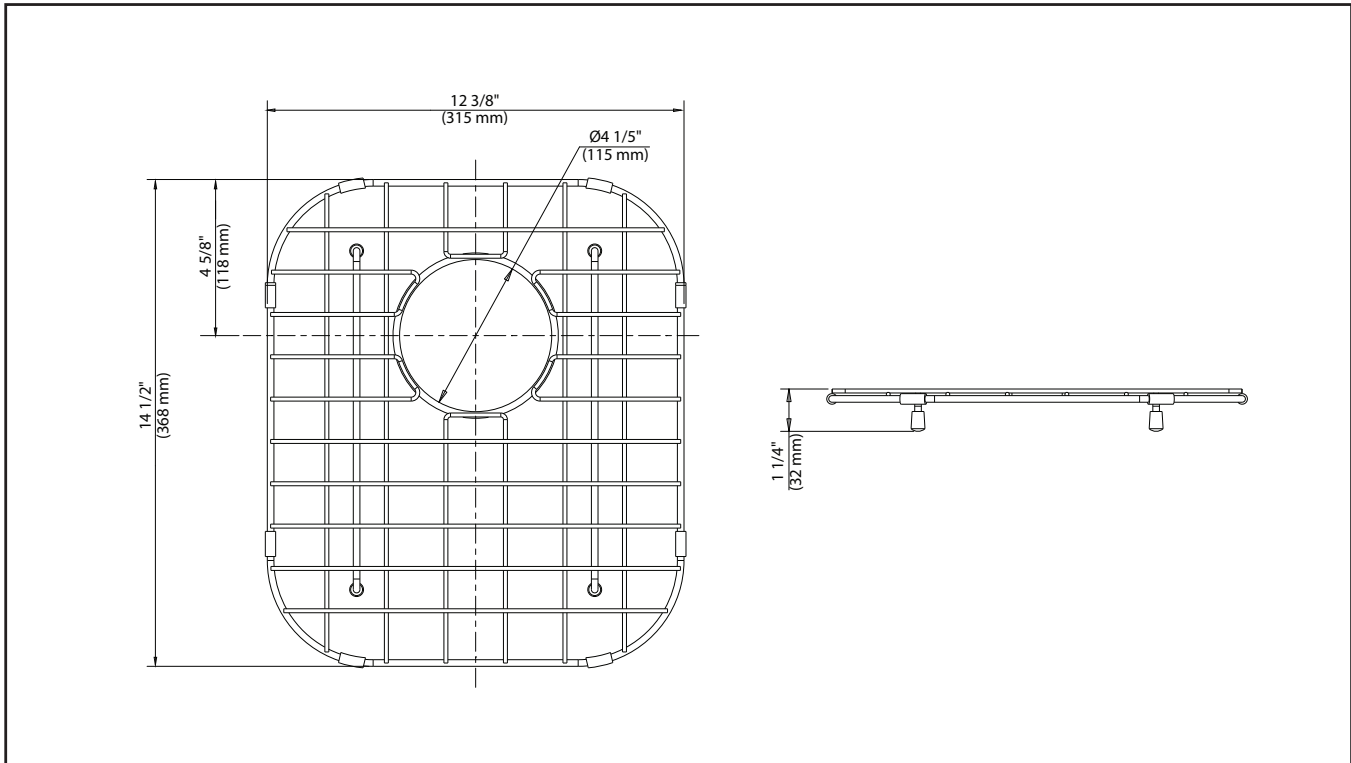

### Dimensions

12 3/8" x 14 1/2" x 1 1/4"

Kraus Limited Lifetime Warranty: See website for details [www.kraususa.com](http://www.kraususa.com)

1.800.775.0703 / [customerservice@kraususa.com](mailto:customerservice@kraususa.com)