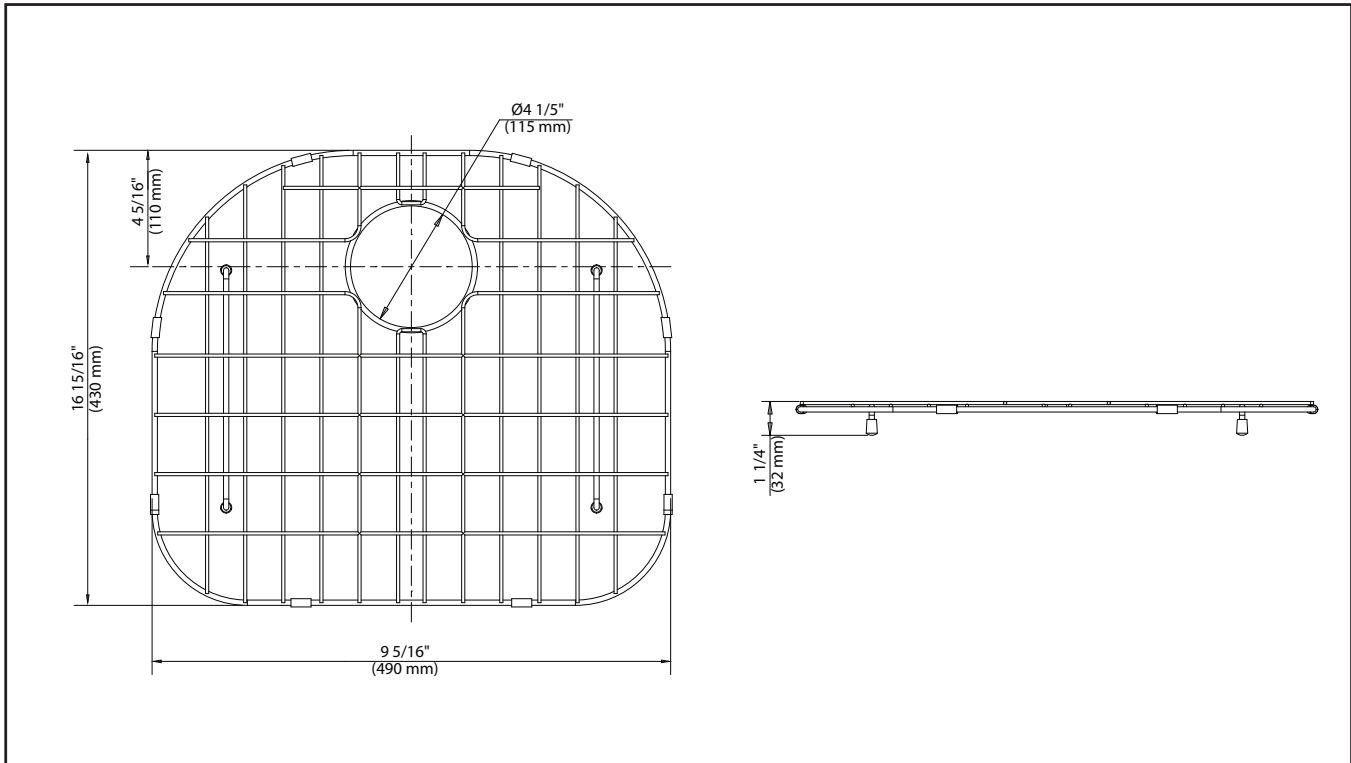

## Stainless Steel Bottom Grid

Kräus®

SPECIFICATION SHEET

### Dimensions

9 5/16" x 16 15/16" x 1 1/4"

Kraus Limited Lifetime Warranty: See website for details [www.kraususa.com](http://www.kraususa.com)

1.800.775.0703 / [customerservice@kraususa.com](mailto:customerservice@kraususa.com)