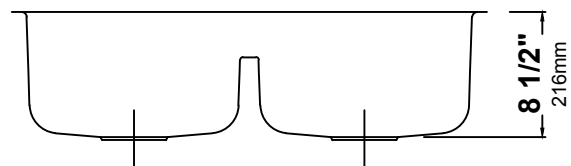

KBU32

32 Inch Undermount Double Bowl Stainless Steel Kitchen Sink

Kräus®

SPECIFICATION SHEET

Sink Dimensions

Overall Dimensions: 32" x 19"

Bowl Dimensions: 14 1/2" x 17"

Sink Depth: 8 1/2"

Features

- 16 Gauge Stainless Steel Construction
- Undermount Installation
- Double Bowl Pressed Sink
- Required Minimum Cabinet Size: 36"
- Center Set Drain
- 3 1/2" Drain Opening
- Low Center Divider
- NoiseDefend Undercoating and Sound Dampening Pads

Accessories Included

- Strainer ST-1 x2
- Bottom Grid KBG-32 x2
- Cut-Out Template
- Mounting Hardware

CODES/STANDARDS:

Product Certification

cUPC (ASME A112.19.3/CSA B45.4)

Warranty

Kraus Limited Lifetime Warranty

see website for details www.kraususa.com