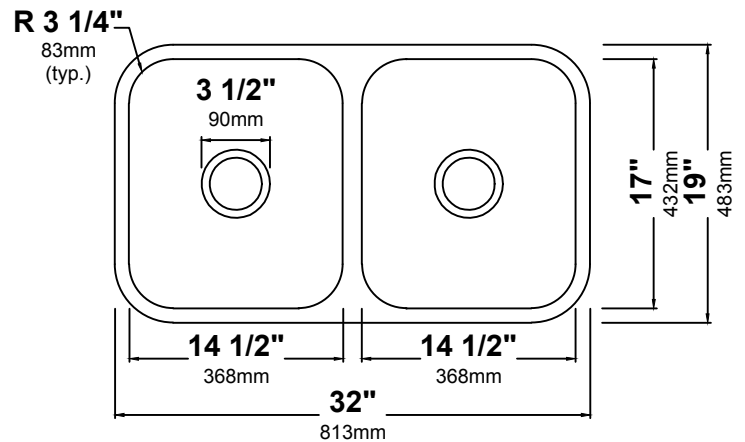

KBU32

32 Inch Undermount Double Bowl Stainless Steel Kitchen Sink

Kräus®

SPECIFICATION SHEET

Sink Dimensions

Overall Dimensions: 32" x 19"

Bowl Dimensions: 14 1/2" x 17"

Sink Depth: 8 1/2"

Features

- 16 Gauge Stainless Steel Construction
- Undermount Installation
- Double Bowl Pressed Sink
- Required Minimum Cabinet Size: 36"
- Center Set Drain
- 3 1/2" Drain Opening
- Low Center Divider
- NoiseDefend Undercoating and Sound Dampening Pads

Accessories Included

- Strainer ST-1 x2
- Bottom Grid KBG-32 x2
- Cut-Out Template
- Mounting Hardware

CODES/STANDARDS:

Product Certification

cUPC (ASME A112.19.3/CSA B45.4)

Warranty

Kraus Limited Lifetime Warranty

see website for details www.kraususa.com