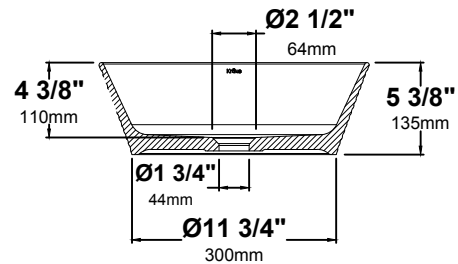

FEATURES

- Vitreous China
- Round Vessel Sink
- Without Overflow
- 1 3/4" Drain Hole Size
- 15 3/4" x 5 3/8"

OPTIONAL ACCESSORIES

- Pop-Up Drain: PU-20

CODES/STANDARDS:

CSA B45.11

IAPMO Z401

ADA Compliant

KRAUS LIMITED LIFETIME WARRANTY

See website for details www.kraususa.com

AVAILABLE COLORS

Glossy White

NOMINAL DIMENSIONS

Sink Diameter	Sink Height	Drain
15 3/4"	5 3/8"	1 3/4"

TOP VIEW

FRONT VIEW