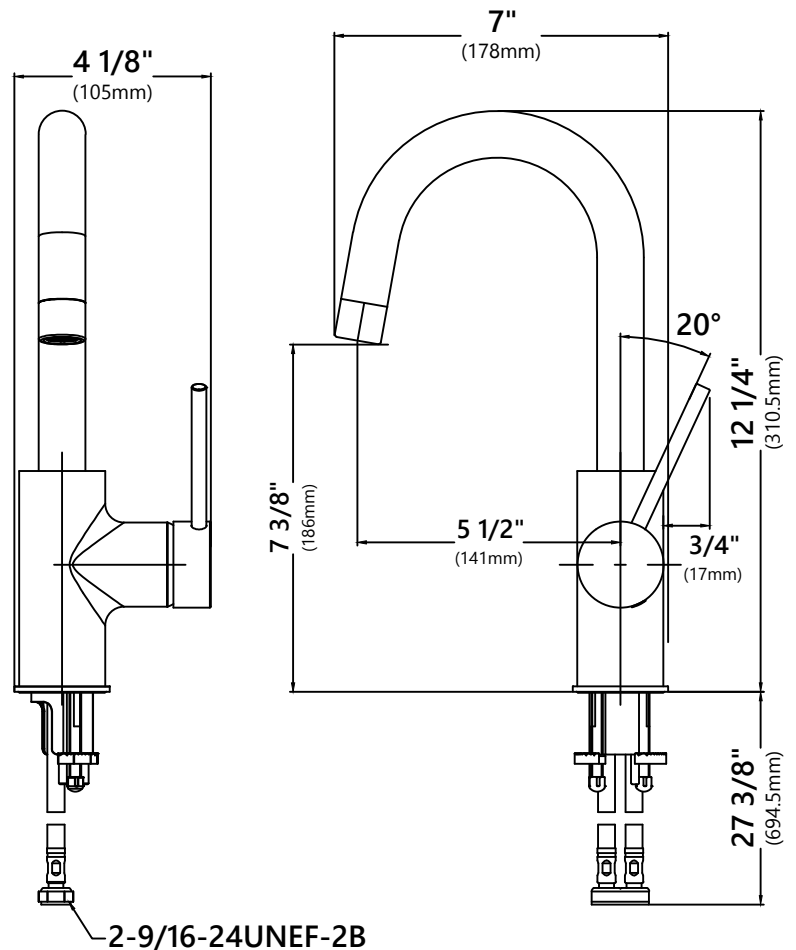

KPF-2620

Single Handle Pull Down Kitchen Faucet

Faucet Dimensions (without deck plate)

Overall Height: 15 1/4"

Overall Width: 4 1/4"

Spout Height: 7 5/8"

Spout Reach: 8 3/4"

*Deck Plate Dimensions

Overall Dimensions: 10 1/4" x 2 3/8" x 1/2"

Features

- Pull Down Faucet
- Metal Body
- ABS Sprayer
- Lead Free Brass Waterway
- 360° Swivel Spout
- Flow Rate: 1.75 gpm (6.6L/min) @ 60 psi
- Dual Function Sprayhead - Spray/Stream
- Easy Clean Silicone Nozzles
- Quick Weight
- 35mm Ceramic Cartridge
- 29 1/4" Flexible Nylon Waterlines
- Dome Shaped Screen Washer
- Swivel Sprayer Connector
- 12 7/8" Hose Length
- Quick Connect Sprayer
- Connections 3/8" Compression
- Max Countertop Thickness (without deck plate) 1 1/2"
- Max Countertop Thickness (with deck plate) 1"
- TPI of aerator in the Sprayer - M16.5*1

Overall Height: 12 1/4"
 Spout Height: 7 3/8"
 Spout Reach: 5 1/2"

Features

- Metal Body
- Zinc Handle
- Brass Waterway
- 360° Swivel Spout
- Flow Rate: 1.5 gpm (5.7L/min) @ 60 psi
- Stream Function
- Secure Quick Docking
- 35mm Ceramic Cartridge
- 1 hole installation
- 27 1/2" Waterlines
- Connections 3/8"
- TPI of aerator in the Spout - Quantity 1.06, 55/64-27UNS

Warranty

Kraus Limited Lifetime Warranty
 see website for details www.kraususa.com

KSD-41

Soap Dispenser

Features

- Solid Brass Construction
- Self-Priming Pump
- Refillable from Above
- Holds up to 12 oz. of Liquid
- Max. Deck Thickness: 1 3/8"
- Pump Height: 3 1/4"
- Spout Reach: 3 1/2"