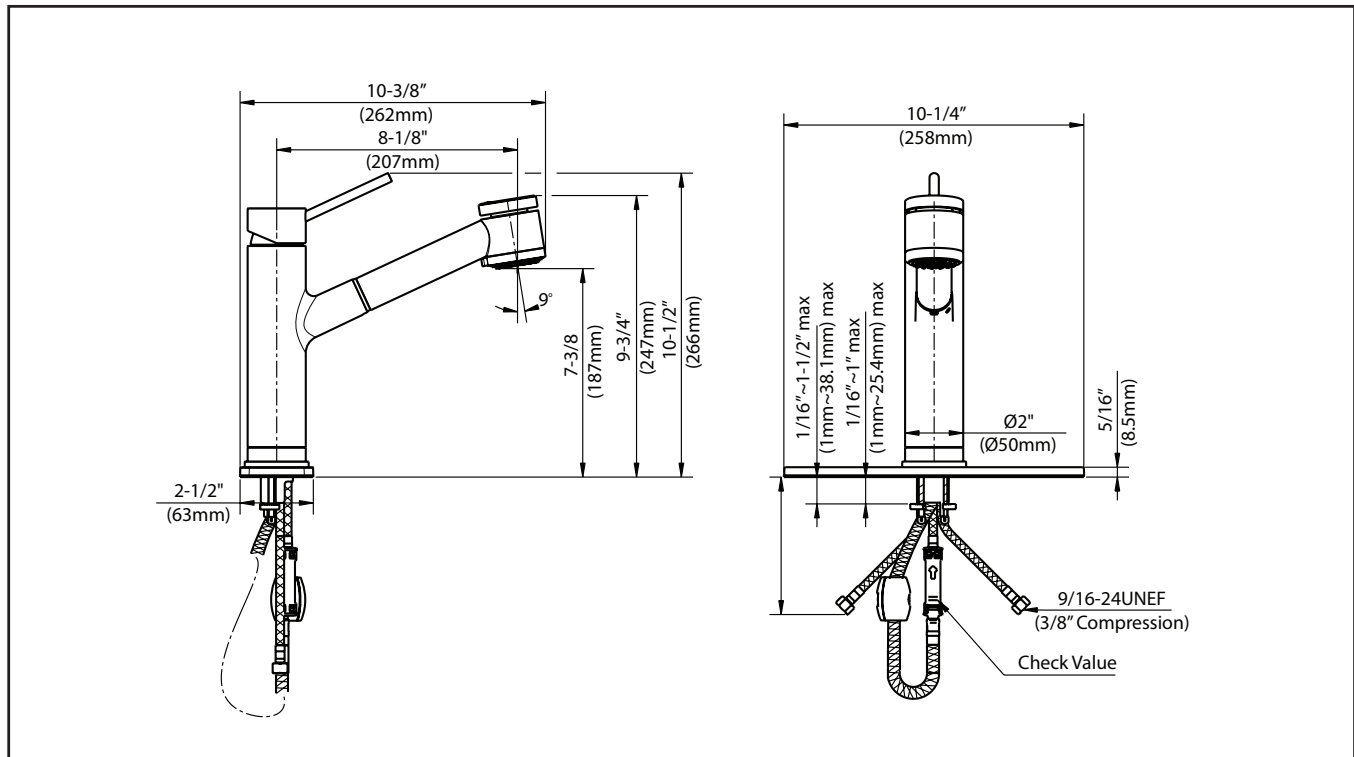

Accessories Included

Escutcheon Plate, Weight, Hex Wrench

Kraus Limited Lifetime Warranty: See website for details www.kraususa.com

1.800.775.0703 / customerservice@kraususa.com