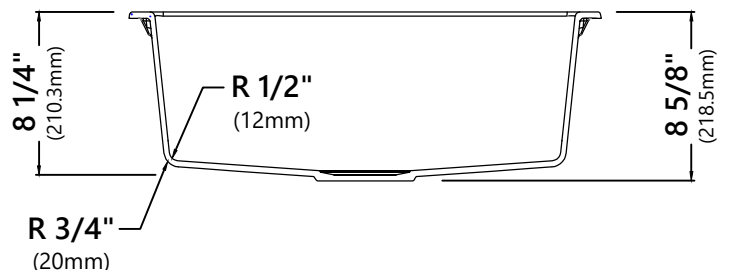

KGD-410B

24 Inch Dual Mount Single Bowl Granite Kitchen Sink

Kräus®

SPECIFICATION SHEET

Sink Dimensions

Overall Dimensions: 24" x 18 1/8"

Bowl Dimensions: 21 3/8" x 15 1/2"

Sink Depth: 8 1/4"

Features

- Granite Composite Construction
- Dual Mount Single Bowl Sink
- Required Minimum Cabinet Size: 27" Left to Right, 24" Front to Back
- Rear Center-Set Drain
- 3 1/2" Drain Opening

Accessories Included

- Basket Strainer BST-2
- Mounting Hardware
- Cut-out Template
- Towel

CODES/STANDARDS:

Product Certification
CSA B45.5/IAPMO Z124

Note: Although Kraus granite and quartz composite sinks are highly heat resistant, placing hot items right from the stove or oven directly into the sink may cause surface discoloration. Consider using a trivet or rolling mat for extremely hot items to avoid potential heat damage.

Warranty

Kraus Limited Lifetime Warranty
see website for details www.kraususa.com