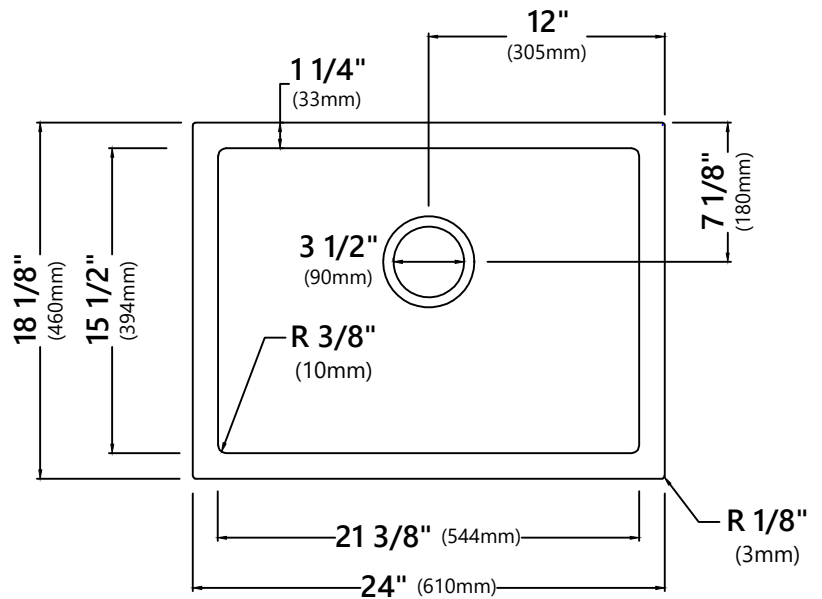

KGD-410B

24 Inch Dual Mount Single Bowl Granite Kitchen Sink

Kräus®

SPECIFICATION SHEET

Sink Dimensions

Overall Dimensions: 24" x 18 1/8"

Bowl Dimensions: 21 3/8" x 15 1/2"

Sink Depth: 8 1/4"

Features

- Granite Composite Construction
- Dual Mount Single Bowl Sink
- Required Minimum Cabinet Size: 27" Left to Right, 24" Front to Back
- Rear Center-Set Drain
- 3 1/2" Drain Opening

Accessories Included

- Basket Strainer BST-2
- Mounting Hardware
- Cut-out Template
- Towel

CODES/STANDARDS:

Product Certification
CSA B45.5/IAPMO Z124

Note: Although Kraus granite and quartz composite sinks are highly heat resistant, placing hot items right from the stove or oven directly into the sink may cause surface discoloration. Consider using a trivet or rolling mat for extremely hot items to avoid potential heat damage.

Warranty

Kraus Limited Lifetime Warranty
see website for details www.kraususa.com