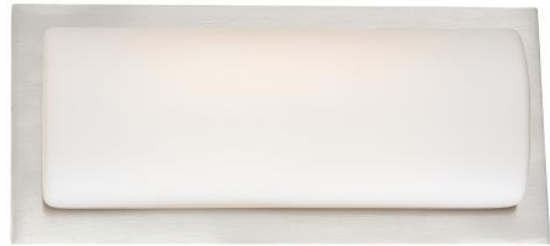

Item #: P561-144A-L	UPC Code: 844349014133
Product Family Name:	Finish: Brushed Aluminum
Category: Wall Sconce	Category Type: Sconce
Certification	
Patents	
Notes:	

Image File Name:
P561-144A-L--
1377187823.jpg

MEASUREMENTS

Width: 5.75	Length: 12	Height: 3.25	Extension: No
Height Adjustable: No	Min Overall Height:	Max Overall Height:	Slope: No
Wire Length: 7	Chain Length:	Safety Cable Included: No	Net Weight: 6.61
Canopy Width:	Canopy Height:	Canopy Length:	
Backplate Width:	Backplate Height:	Center to Top:	Center to Bottom:

SHADE / GLASS

Description:	Material: Glass
Part No.:	Quantity: 1
Width: 4	Height: 10.63
	Length: 2.63

LED

LED

Yes

Damp Location

Yes