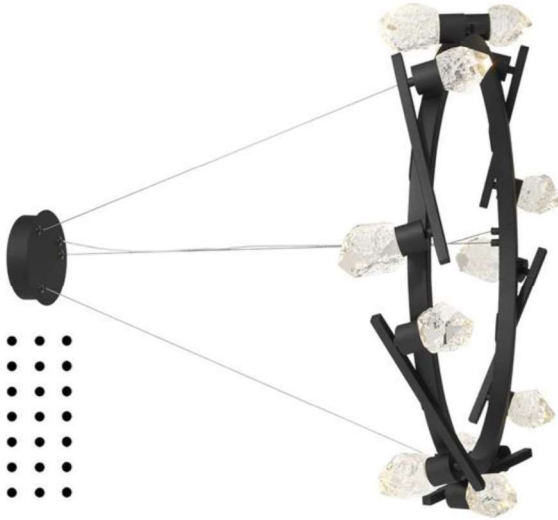

# KOSMYC

Sand Coal Black Finish  
Clear Glass

**P1535-066-L**  
One Light Wall Sconce  
5"W x 11¼"H x 5¼"Ext

**P1536-066-L**  
Ten Light Pendant  
16½"L x 14½"W x 32¼"H

**P1537-066-L**  
Ten Light Chandelier  
33¼"Dia x 13½"H

**P1538-066-L**  
Ten Light Island  
48½"L x 14¼"W x 14"H

- 4 fixtures in the collection
- Fixture types: chandelier, island
- Clear Faux Rock Crystal
- Integrated LED
- ETL Certified and Damp Rated for Indoor locations