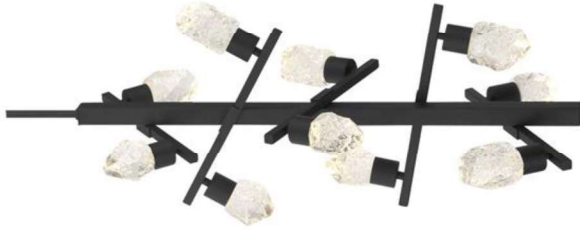

# KOSMYC

Sand Coal Black Finish  
Clear Glass

**P1535-066-L**  
One Light Wall Sconce  
5"W x 11¼"H x 5¼"Ext

**P1536-066-L**  
Ten Light Pendant  
16½"L x 14½"W x 32¼"H

**P1537-066-L**  
Ten Light Chandelier  
33¼"Dia x 13½"H

**P1538-066-L**  
Ten Light Island  
48½"L x 14¼"W x 14"H

- 4 fixtures in the collection
- Fixture types: chandelier, island
- Clear Faux Rock Crystal
- Integrated LED
- ETL Certified and Damp Rated for Indoor locations