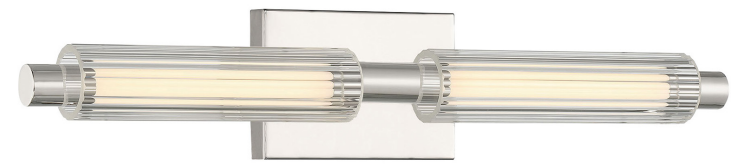

Item # <b>P5332-613-L</b>	UPC Code: <b>844349030836</b>
Product Family Name: <b>Double Barrel</b>	Finish: <b>Polished Nickel</b>
Category: <b>BATH</b>	Category Type: <b>Bath</b>
Certification <b>4006873</b>	
Patents:	
Notes:	

## MEASUREMENTS

Width: <b>22.5</b>	Length: <b>5.13</b>	Height: <b>4.75</b>	Extension: <b>5.13</b>
Height Adjustable: <b>No</b>	Min Overall Height:	Max Overall Height:	Slope: <b>No</b>
Wire Length: <b>7</b>	Chain Length:	Safety Cable Included: <b>No</b>	Net Weight: <b>4.08</b>
Canopy Width:	Canopy Height:	Canopy Length:	Center to Bottom: <b>2.38</b>
Backplate Width: <b>6.75</b>	Backplate Height: <b>4.75</b>	Center to Top: <b>2.38</b>	

No. of Bulbs: <b>1</b>	Light Type: <b>Z19 LED</b>			
Max Bulb Wattage: <b>15</b>	Socket: <b>Y18 LED MODULE</b>			
Dimmable: <b>Yes</b>	Ballast:	Rated Life Hours: <b>30000</b>	Photocell Included: <b>No</b>	Bulb/LED Included: <b>Y</b>
Bulb/LED Included: <b>Yes</b>	Color Temp.: <b>3000</b>	CRI: <b>92</b>	Initial Lumens: <b>1529.7</b>	Delivered Lumens: <b>1170.6</b>

## SHIPPING

Description: <b>Clear Ribbed Glass</b>	Material: <b>GLASS</b>
Part No.: <b>PG5332</b>	Quantity: <b>2</b>
Width: <b>2.36</b>	Height: <b>2.36</b>
	Length: <b>9.25</b>

Carton Width: <b>9.13</b>	Carton Height: <b>6.88</b>	Carton Length: <b>25.25</b>
Carton Weight: <b>5.65</b>	Carton Cubic Feet: <b>0.918</b>	Small Package Shippable: <b>Yes</b>
Master Pack Width:	Master Pack Height:	Master Pack Length:
Master Pack Weight:	Master Cubic Feet:	Multi-Pack: <b>1</b>
		Master Pack: <b>1</b>