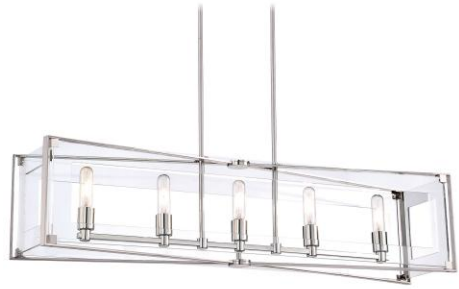

Job Name:
Job Type:
Quantity:

Family:	Crystal-Clear
Product Category:	Island Lights
Item#:	P1405-613
Finish:	Polished Nickel
Certification:	N/A

Lamping

Number of Bulbs:	5
Light Type:	60w T10 Medium Base
Socket Type:	N/A
Max Bulb Wattage:	60
Bulbs Included:	0
Dimmable:	N
CRI:	N/A
Color Temp:	N/A
Initial Lumens:	N/A
Delivered Lumens:	N/A
Rated Life Hours:	N/A
Photo Cell Included:	N
Ballast:	N/A

Measurements

Width:	9.5
Height:	9.75
Length:	43.25
Min Overall Height:	17.75
Max Overall Height:	53.75
Height Adjustable:	Y
Extension:	N/A
Net Weight:	N/A
Back Plate/Canopy Width:	N/A
Back Plate/Canopy Height:	N/A
Canopy Length:	N/A
Center to Top of Fixture:	N/A
Center to Bottom of Fixture:	N/A
Slope:	N
Chain Length:	N/A
Wire Length:	N/A