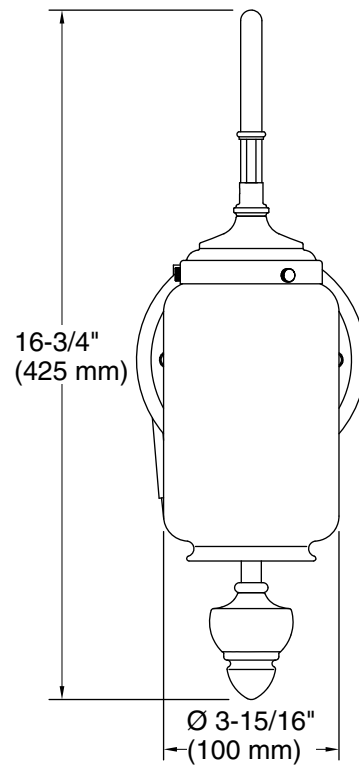

Color	Code	Description
	SNL	Polished Nickel
	TTL	
	BNL	Brushed Nickel
	BZL	Oil-Rubbed Bronze
	CPL	Polished Chrome
	2GL	Brushed Moderne Brass
	BVL	
	AFL	

Technical Information

All product dimensions are nominal.

Material:	Brass, Glass, Zinc
Number of Lights:	1
Lighting Type:	Socket-based
Socket Type:	E-26 Medium
Shade Type:	Glass - clear
Hanging Type:	Adjustable pulley

Notes

Install this product according to the installation instructions.