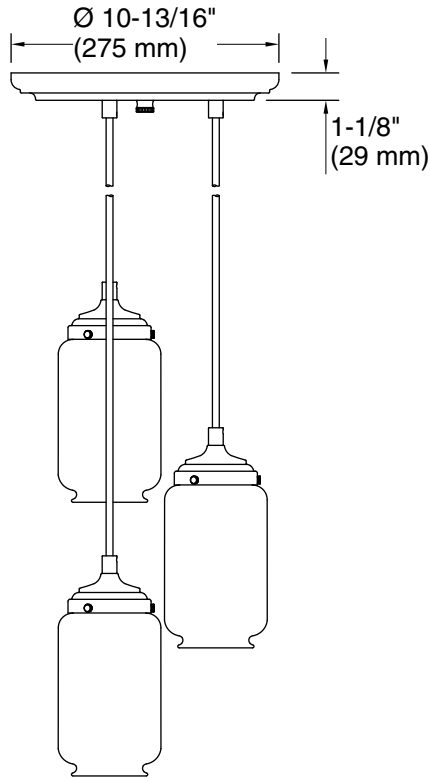

Required Electrical Service

One circuit required.

Lights: 120 V, 60 Hz

Technical Information

All product dimensions are nominal.

Installation Type: Ceiling-mount

Material: Brass

Number of Lights: 3

Lighting Type: Socket-based

Socket Type: E-26 Medium

Number of Shades: 3

Shade Type: Glass - frosted, Glass - clear

Hanging Type: Cord

Height: $26\text{-}3/8''$ (671 mm) - $146\text{-}3/8''$ (3719 mm)

Electrical component rating: Socket Rating: 60 Hz, 40 W, 800 Lumens, 3000K