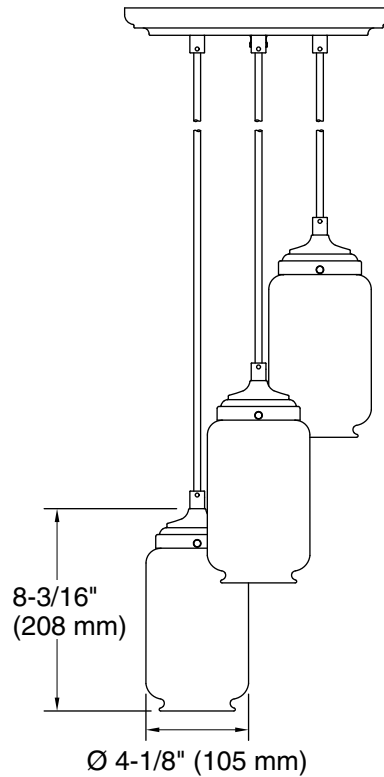

Required Electrical Service

One circuit required.

Lights: 120 V, 60 Hz

Technical Information

All product dimensions are nominal.

Installation Type: Ceiling-mount

Material: Brass

Number of Lights: 3

Lighting Type: Socket-based

Socket Type: E-26 Medium

Number of Shades: 3

Shade Type: Glass - frosted, Glass - clear

Hanging Type: Cord

Height: $26\text{-}3/8''$ (671 mm) - $146\text{-}3/8''$ (3719 mm)

Electrical component rating: Socket Rating: 60 Hz, 40 W, 800 Lumens, 3000K