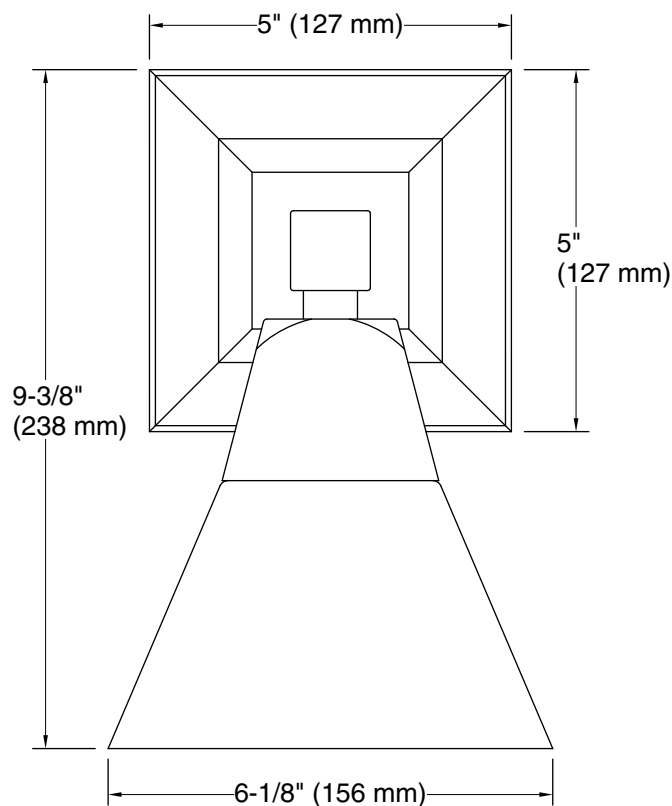

Required Electrical Service

One circuit required.

Lights: 120 V, 60 Hz

Technical Information

All product dimensions are nominal.

Installation Type: Wall-mount

Material: Brass

Number of Lights: 1

Lighting Type: Socket-based

Socket Type: E-26 Medium

Number of Shades: 1

Shade Type: Glass - frosted

Electrical component rating: Socket Rating: 60 Hz, 60 W, 800 Lumens, 3000K