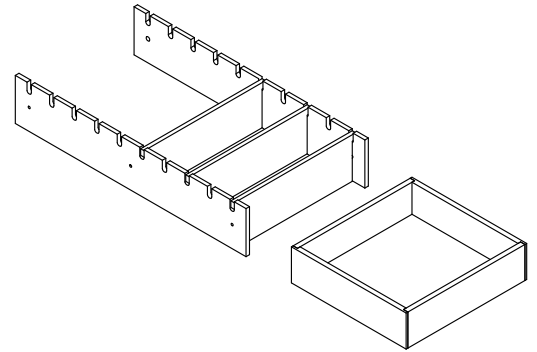

### Features

- For use with Jacquard™, Damask™, Poplin™, Marabou™, and Jute™ vanities.
- Compartmentalizes vanity drawer to maximize storage space and organize items.
- Four storage compartments.
- Sliding top tray for two-level storage.
- Bamboo construction.

### Product Specification

Drawer divider shall be 8-11/16" (217 mm) in width, 8-1/4" (210 mm) in depth, and 2-1/4" (57 mm) in height. Drawer divider shall be of bamboo construction. Drawer divider shall compartmentalize vanity drawer. Drawer divider shall include four storage compartments. Drawer divider shall include sliding top tray. Drawer divider shall be KOHLER Model K-99684.