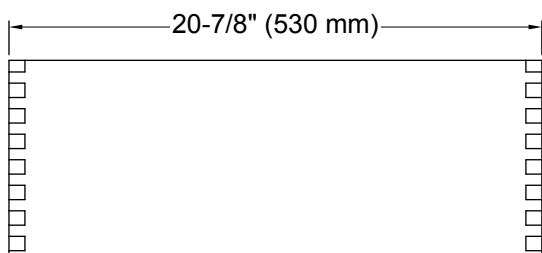

### Product Specification

Rollout drawer shall be 20-7/8" (530 mm) in width, 18" (457 mm) in depth, and 7-11/16" (195 mm) in height. Rollout drawer shall be made of solid wood and veneers. Rollout drawer shall be catalyzed conversion varnish finish. Rollout drawer shall be full-extension 18" (457 mm) depth drawer with slow-close under-mount slides. Rollout drawer shall be KOHLER Model K-99679-SH9.