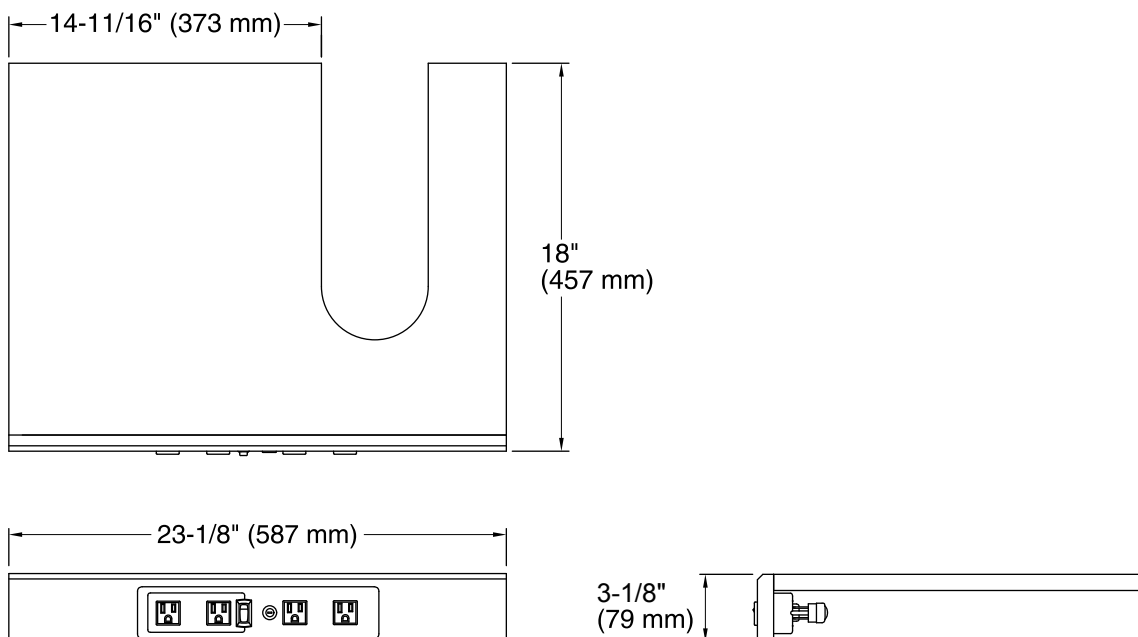

### Product Specification

Adjustable shelf with electrical outlets shall be 23-1/8" (587 mm) in width, 18" (457 mm) in depth, and 3-1/8" (79 mm) in height. Adjustable shelf with electrical outlets shall be made of solid wood and veneers. Adjustable shelf with electrical outlets shall be catalyzed conversion varnish finish. Adjustable shelf with electrical outlets shall include four electrical outlets; two switched and two unswitched. Adjustable shelf with electrical outlets shall be KOHLER Model K-99678-SH11.

### Technical Information

All measurements are nominal.