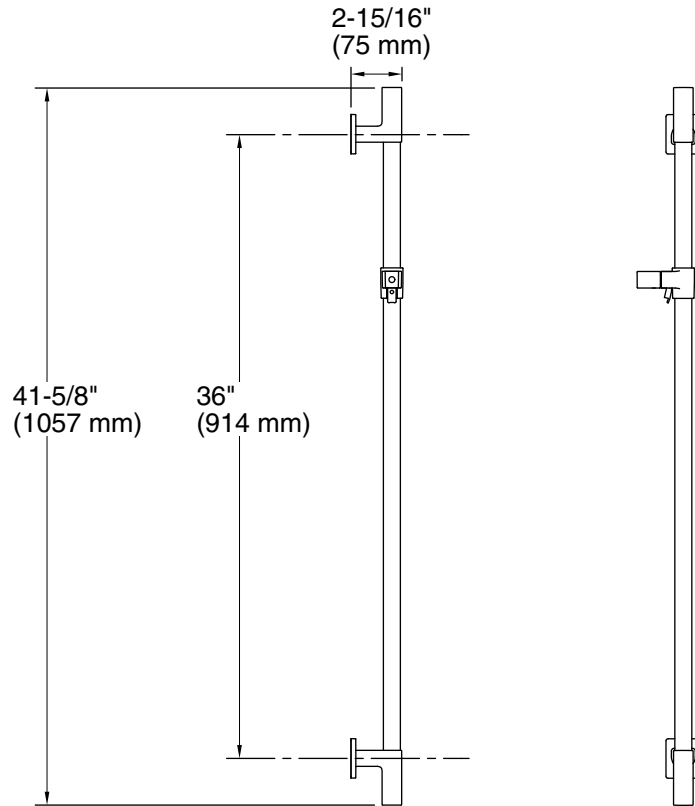

## Technical Information

All product dimensions are nominal.

Material: Brass/Plastic