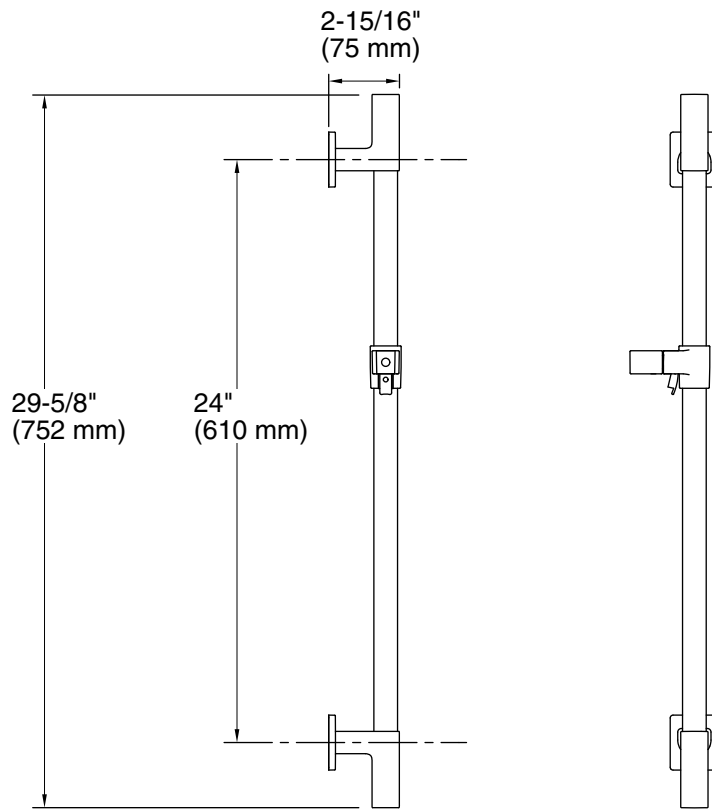

Features

- Adjustable mounting brackets offer installation flexibility.
- Adjustable angle of handshower.
- Metal construction.
- KOHLER finishes resist corrosion and tarnishing.
- Coordinates with Awaken handshowers, showerheads, and accessories.
- Wall mount.

Technical Information

All product dimensions are nominal.

Material: Brass/Plastic

Notes

Install this product according to the installation guide.

ADA, OBC, CSA B651 compliant when installed to the specific requirements of these regulations.