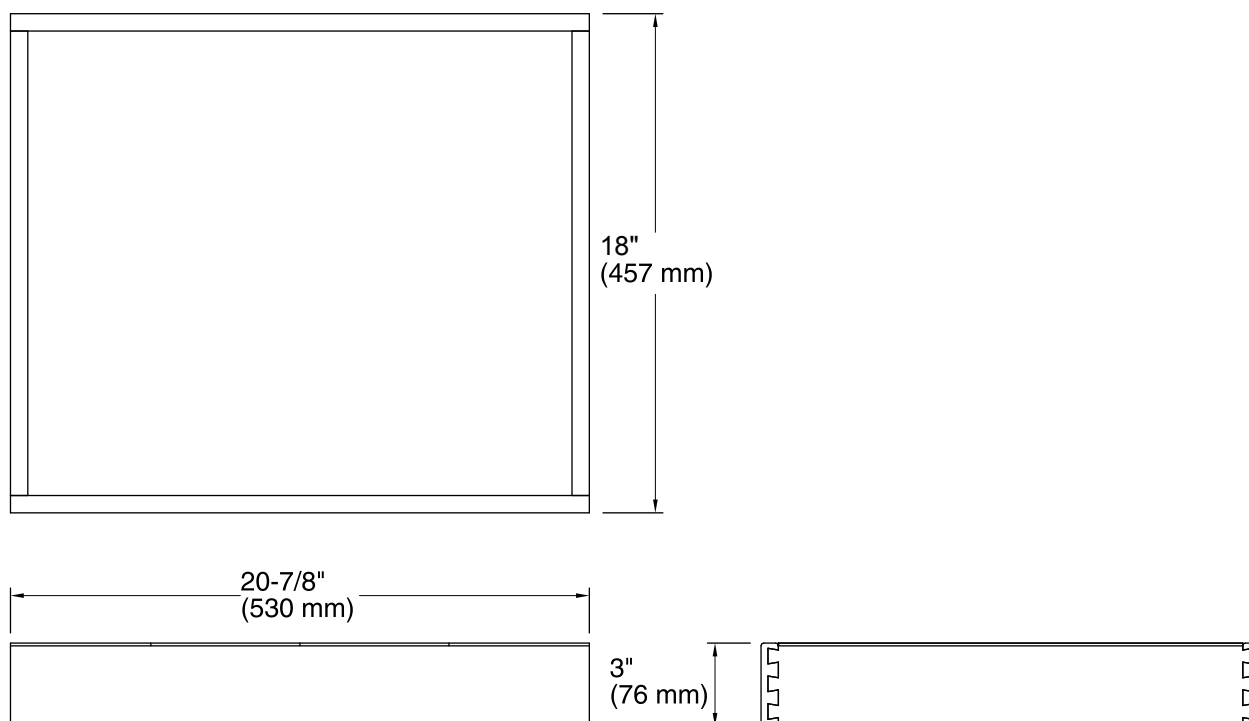

Features

- For use with K-99507 Jacquard™, K-99520 Damask™, and K-99533 Poplin™ vanities.
- Catalyzed conversion varnish provides a durable moisture-resistant finish.
- Full-extension 18" (457 mm) depth tray with slow-close under-mount slides for smooth opening.

Color	Code	Description
	1WR	Oxford Maple

Technical Information

All product dimensions are nominal.

Notes

Install this product according to the installation guide.