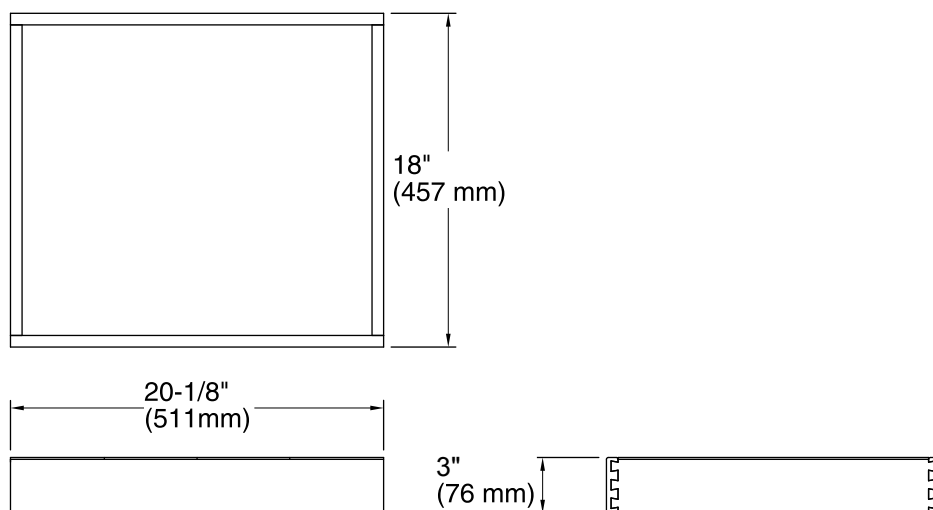

Features

- For use with K-99500 Jacquard™, K-99513 Damask™, and K-99526 Poplin™ vanities.
- Catalyzed conversion varnish provides a durable moisture-resistant finish.
- Full-extension 18" (457 mm) depth tray with slow-close under-mount slides for smooth opening.

Color	Code	Description
	1WR	Oxford Maple

Technical Information

All product dimensions are nominal.

Notes

Install this product according to the installation guide.