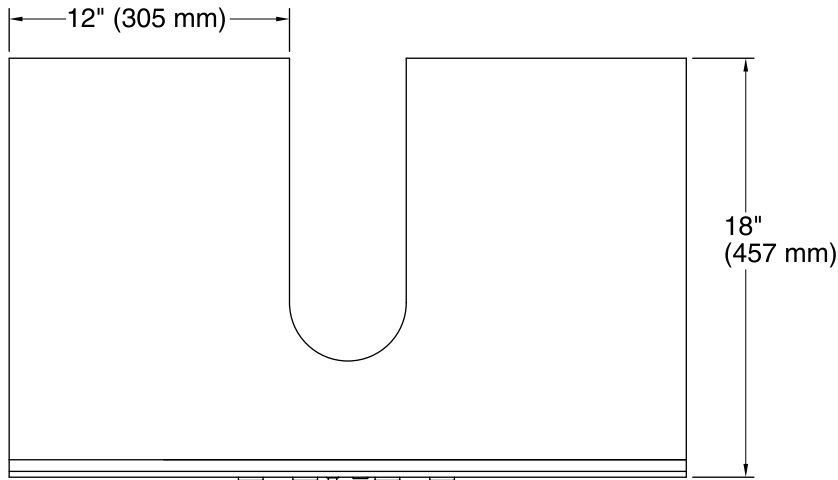

Required Electrical Service

One dedicated circuit required, protected with Class A Ground-Fault Circuit-Interrupter (GFCI) or Residual Current Device (RCD).

120 V, 15 A, 60 Hz

Technical Information

All product dimensions are nominal.

Notes

Install this product according to the installation guide.

Install a Ground-Fault Circuit-Interrupter (GFCI) outlet prior to installing the vanity.