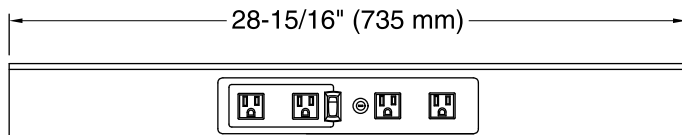

Required Electrical Service

One dedicated circuit required, protected with Class A Ground-Fault Circuit-Interrupter (GFCI) or Residual Current Device (RCD).

120 V, 15 A, 60 Hz

Technical Information

All product dimensions are nominal.

Notes

Install this product according to the installation guide.

Install a Ground-Fault Circuit-Interrupter (GFCI) outlet prior to installing the vanity.