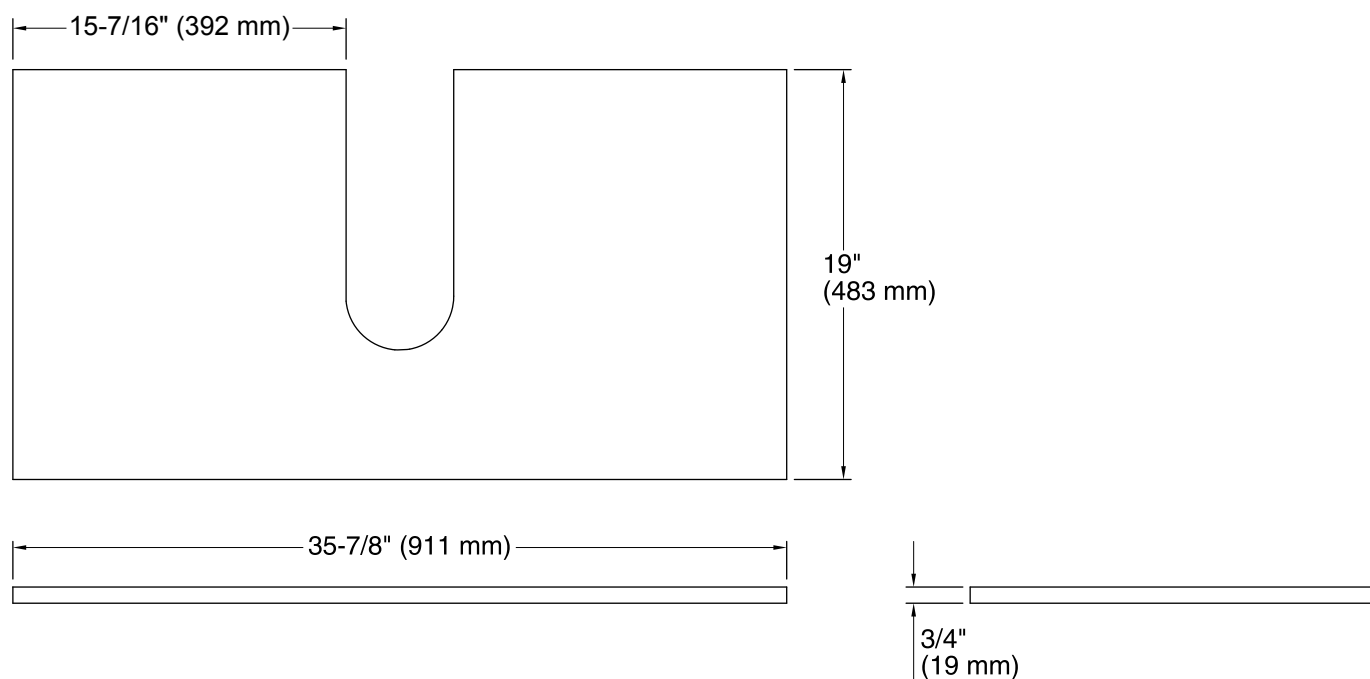

| Color | Code | Description |
|--|------|--------------|
|  | 1WR | Oxford Maple |

Technical Information

All product dimensions are nominal.