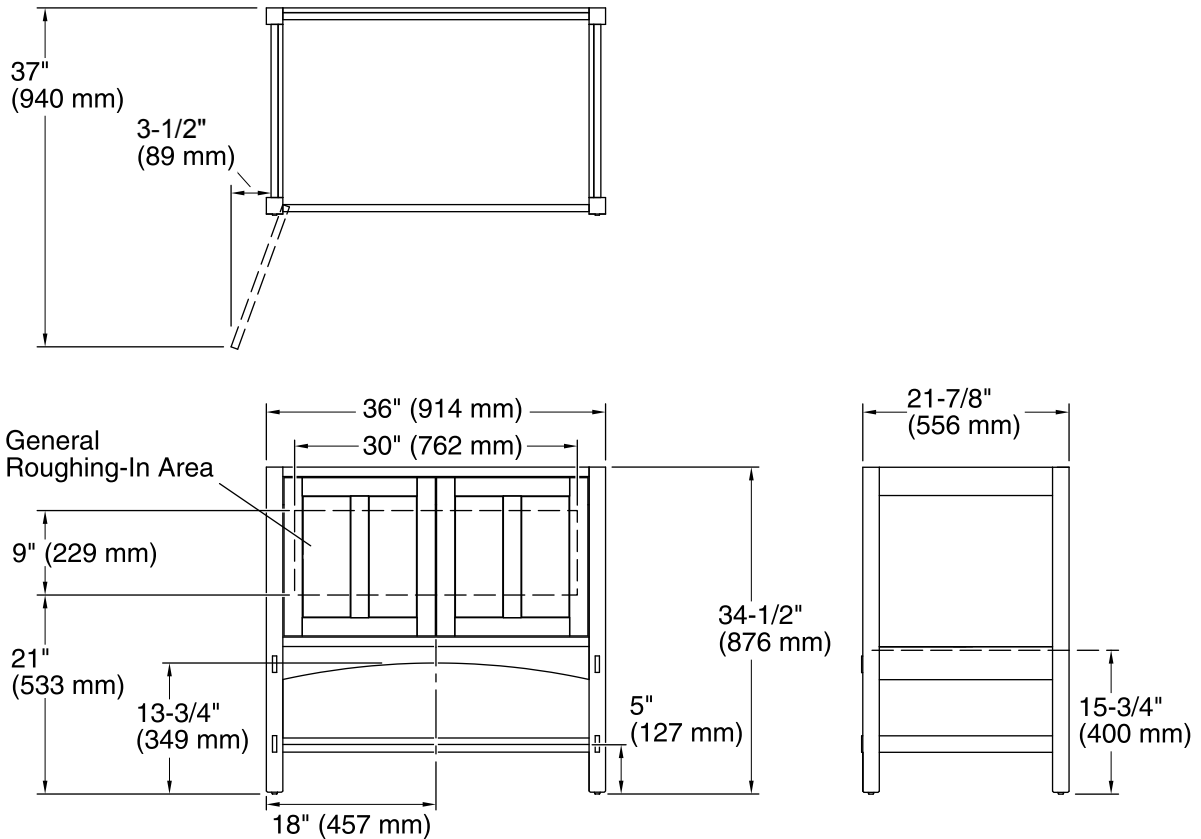

### Technical Information

All product dimensions are nominal.

Vanity type: Standard