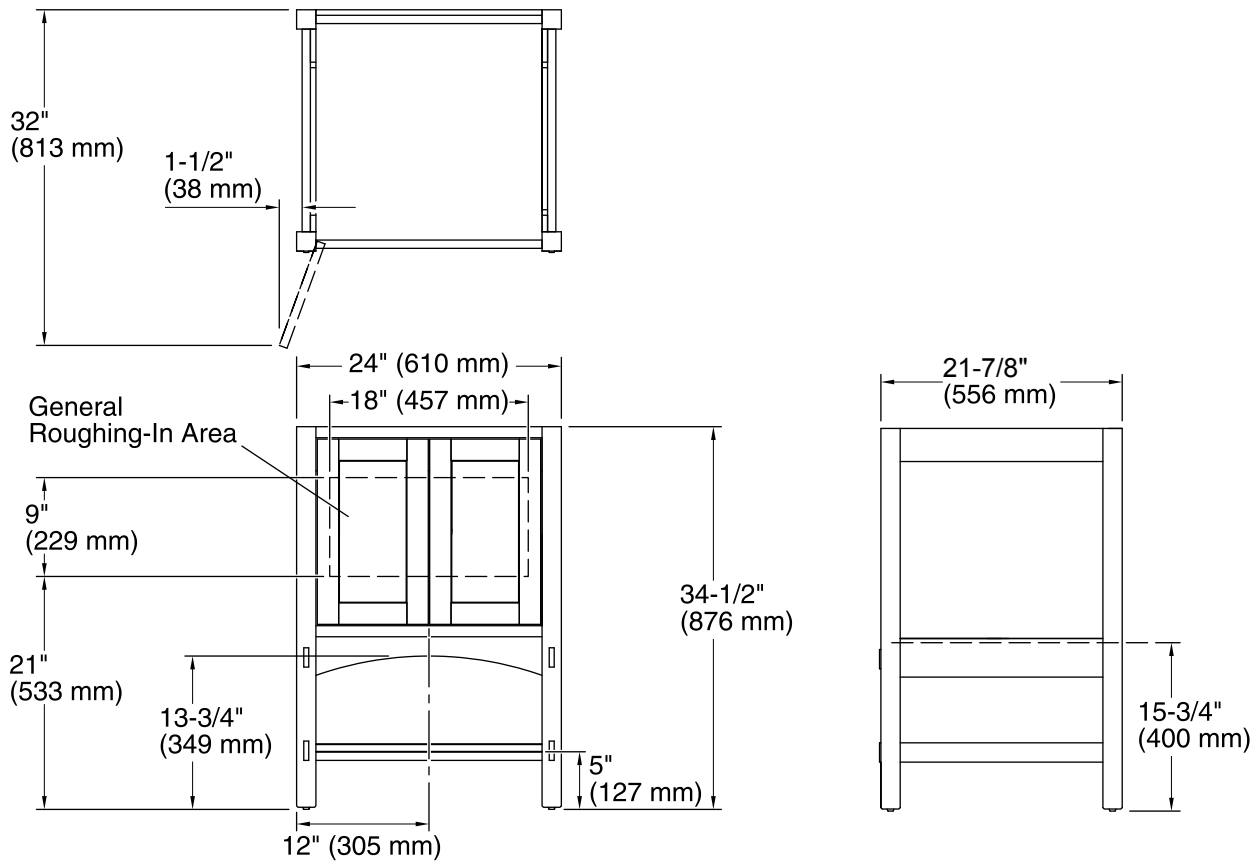

Technical Information

All product dimensions are nominal.

Vanity type: Standard

Notes

Install this product according to the installation guide.

Decorative cabinet hardware is not supplied. Refer to the KOHLER bath accessories line for recommended cabinet hardware to complement your vanity.