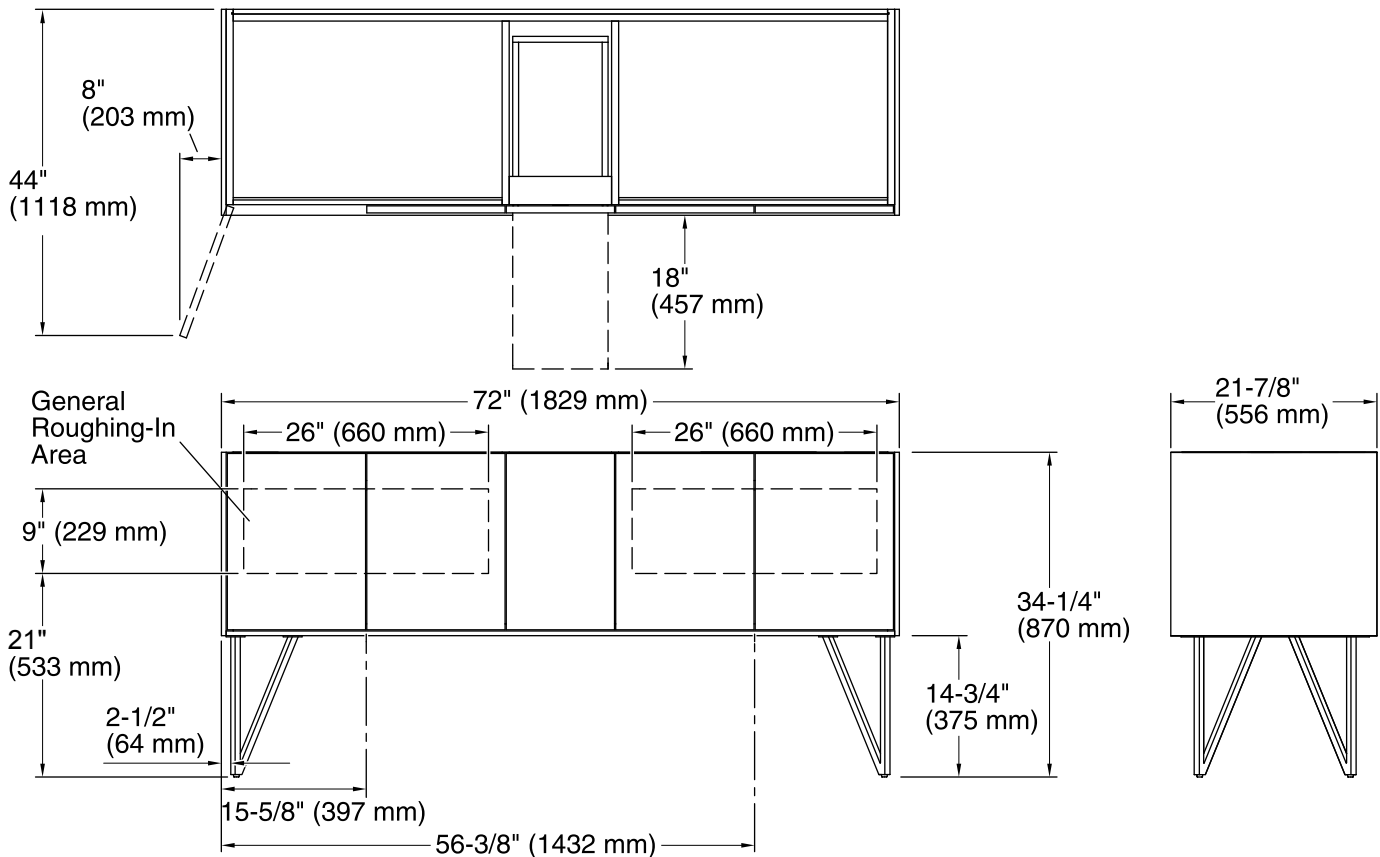

Technical Information

All product dimensions are nominal.

Vanity type: Standard

Notes

Install this product according to the installation guide.

Decorative cabinet hardware is not supplied. Refer to the KOHLER bath accessories line for recommended cabinet hardware to complement your vanity.

Select the type of fastener based upon the wall material. Two 500 lb (227 kg) minimum load bearing fasteners are recommended.