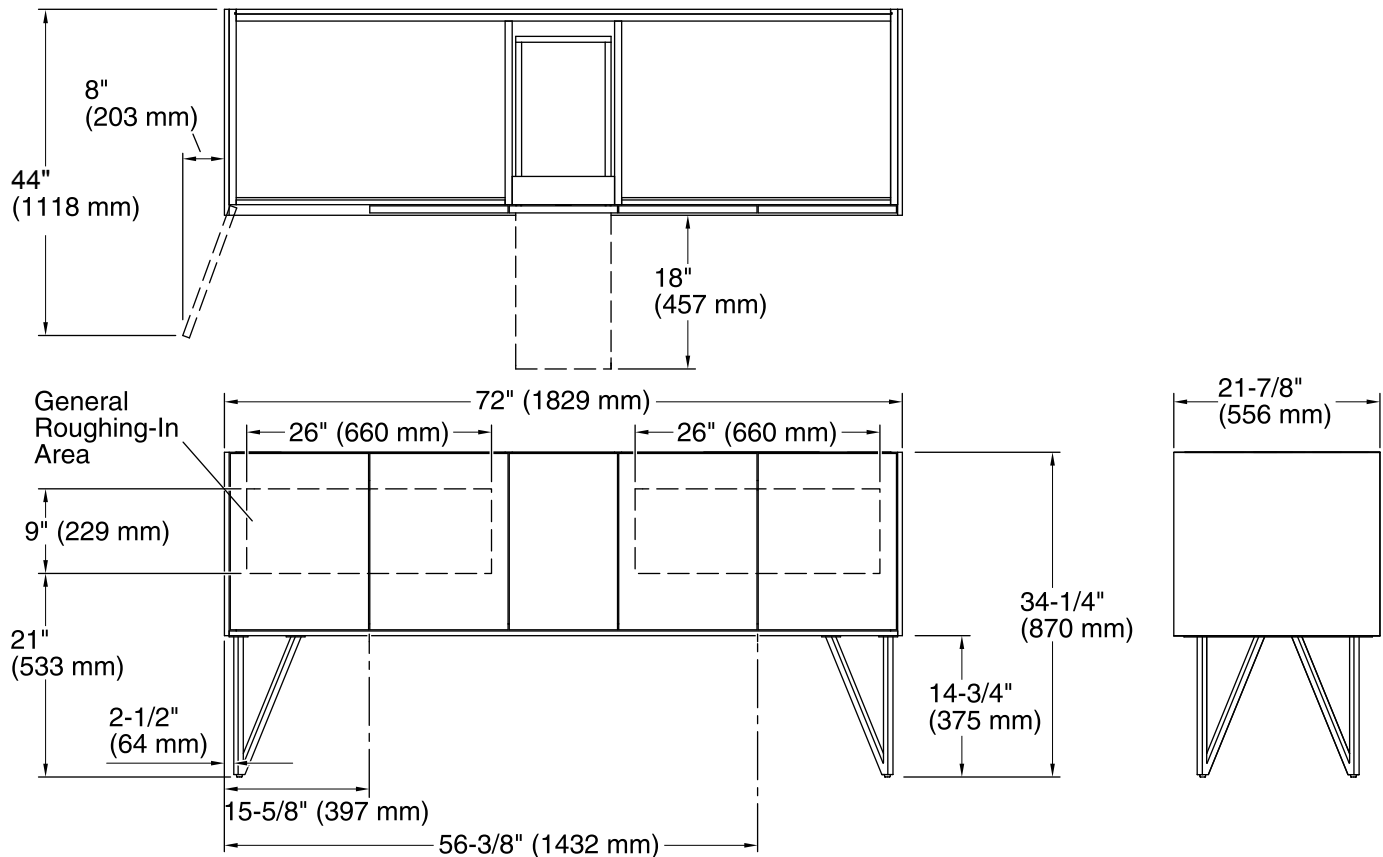

Technical Information

All product dimensions are nominal.

Vanity type: Standard

Notes

Install this product according to the installation guide.

Decorative cabinet hardware is not supplied. Refer to the KOHLER bath accessories line for recommended cabinet hardware to complement your vanity.

Select the type of fastener based upon the wall material. Two 500 lb (227 kg) minimum load bearing fasteners are recommended.