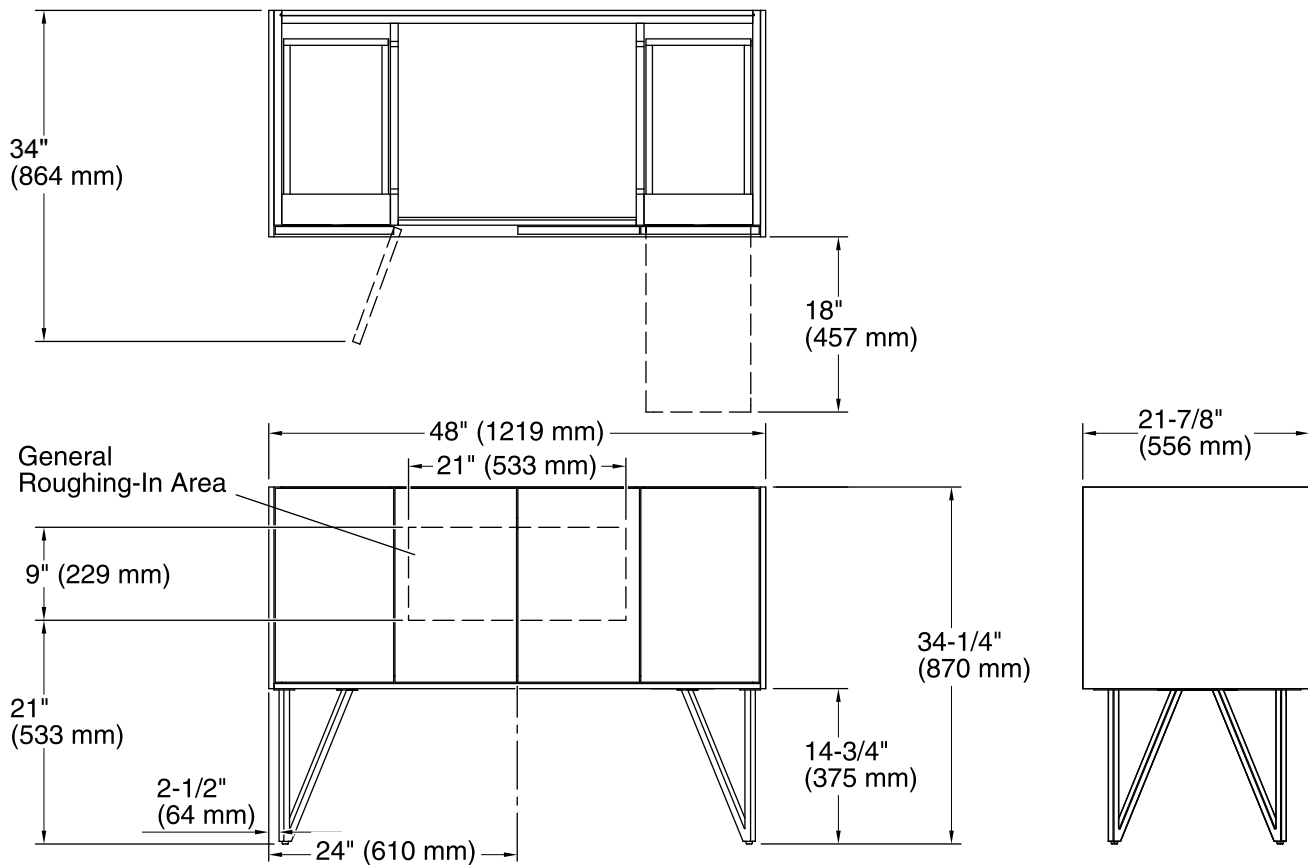

Technical Information

All product dimensions are nominal.

Vanity type: Standard

Notes

Install this product according to the installation guide.

Decorative cabinet hardware is not supplied. Refer to the KOHLER bath accessories line for recommended cabinet hardware to complement your vanity.

Select the type of fastener based upon the wall material. Two 500 lb (227 kg) minimum load bearing fasteners are recommended.