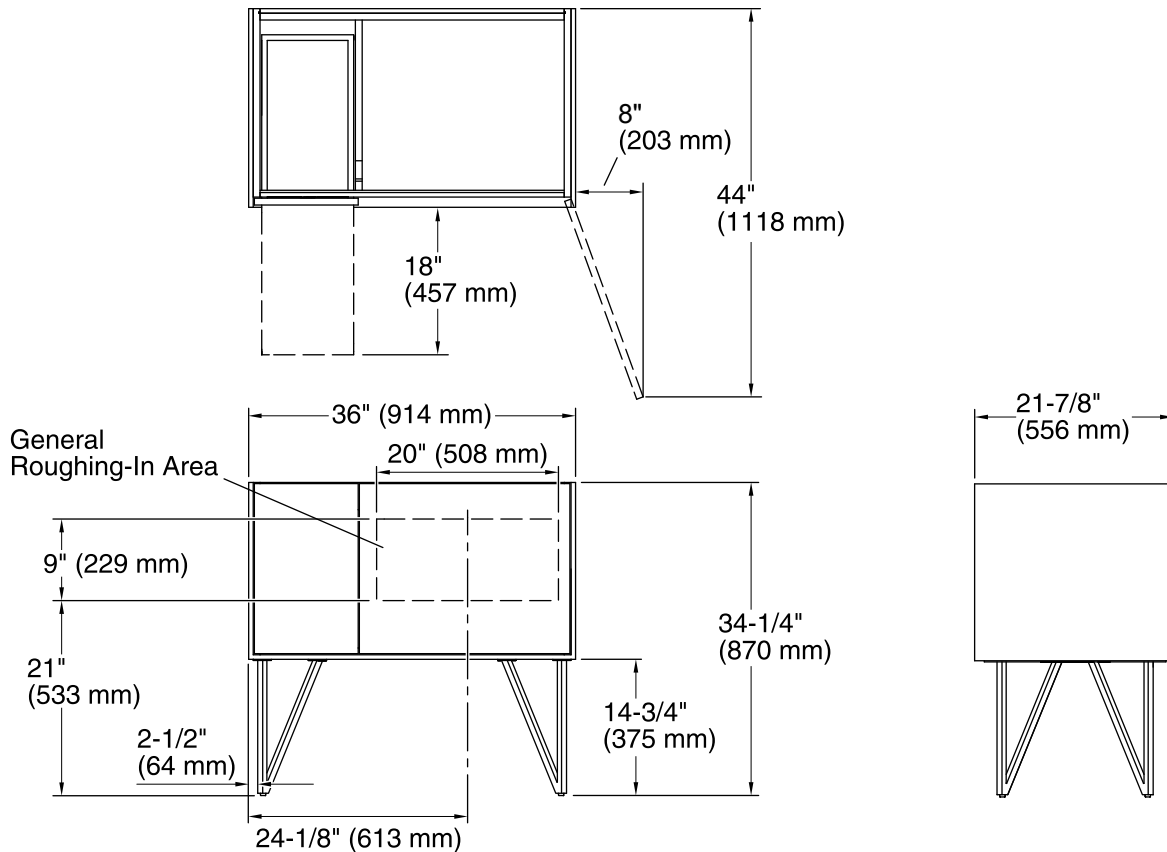

Technical Information

All product dimensions are nominal.

Vanity type: Standard

Notes

Install this product according to the installation guide.

Decorative cabinet hardware is not supplied. Refer to the KOHLER bath accessories line for recommended cabinet hardware to complement your vanity.

Select the type of fastener based upon the wall material. Two 500 lb (227 kg) minimum load bearing fasteners are recommended.