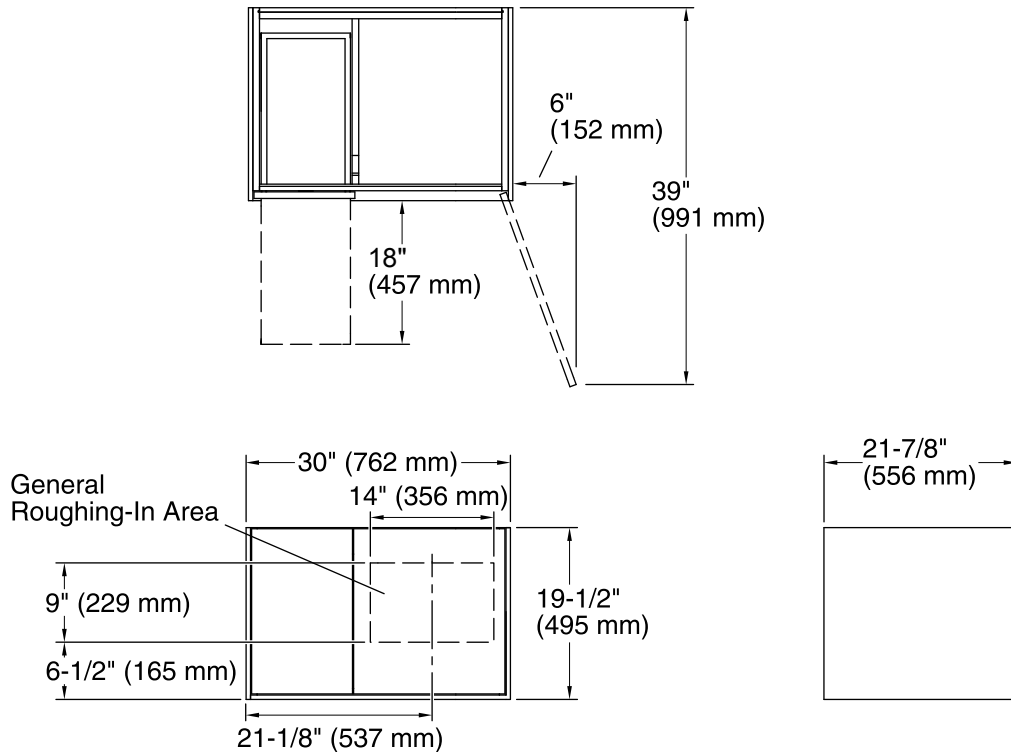

Technical Information

All product dimensions are nominal.

Vanity type: Wall-mount

Notes

Install this product according to the installation guide.

Decorative cabinet hardware is not supplied. Refer to the KOHLER bath accessories line for recommended cabinet hardware to complement your vanity.

Select the type of fastener based upon the wall material. Two 500 lb (227 kg) minimum load bearing fasteners are recommended.