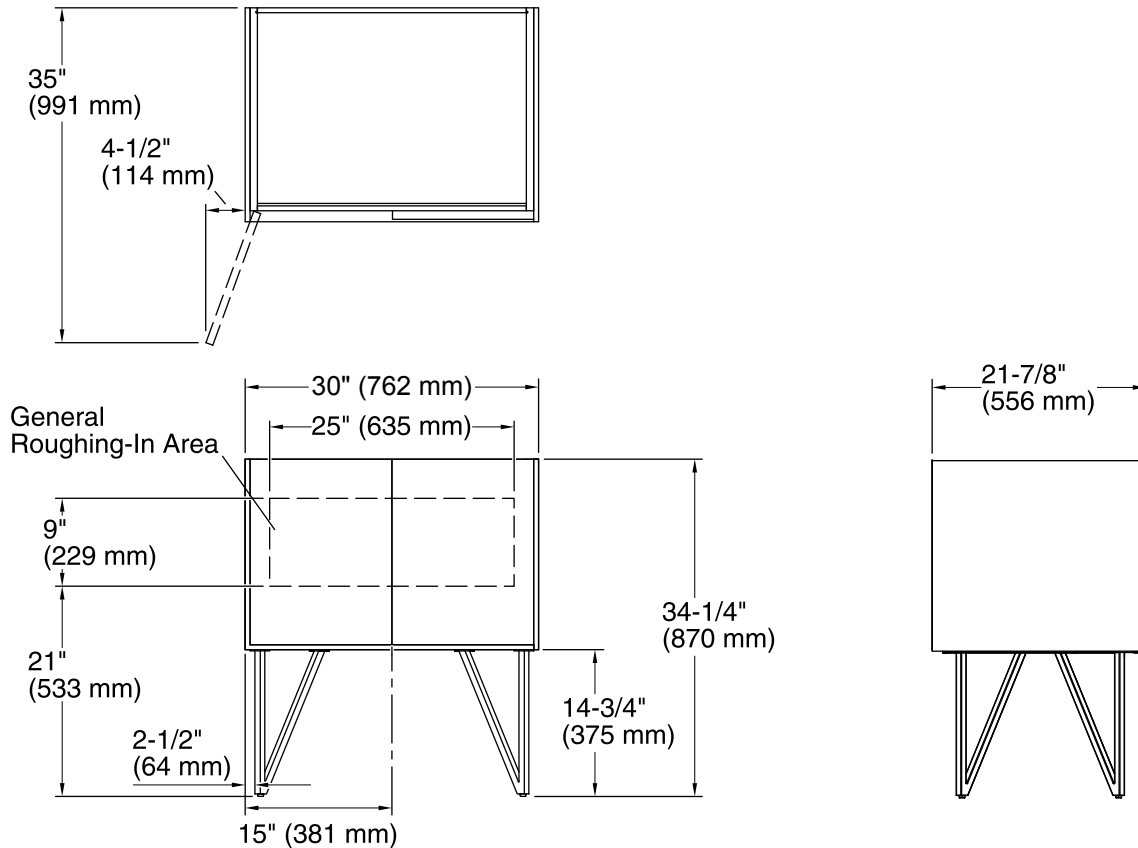

## Technical Information

All product dimensions are nominal.

Vanity type: Standard