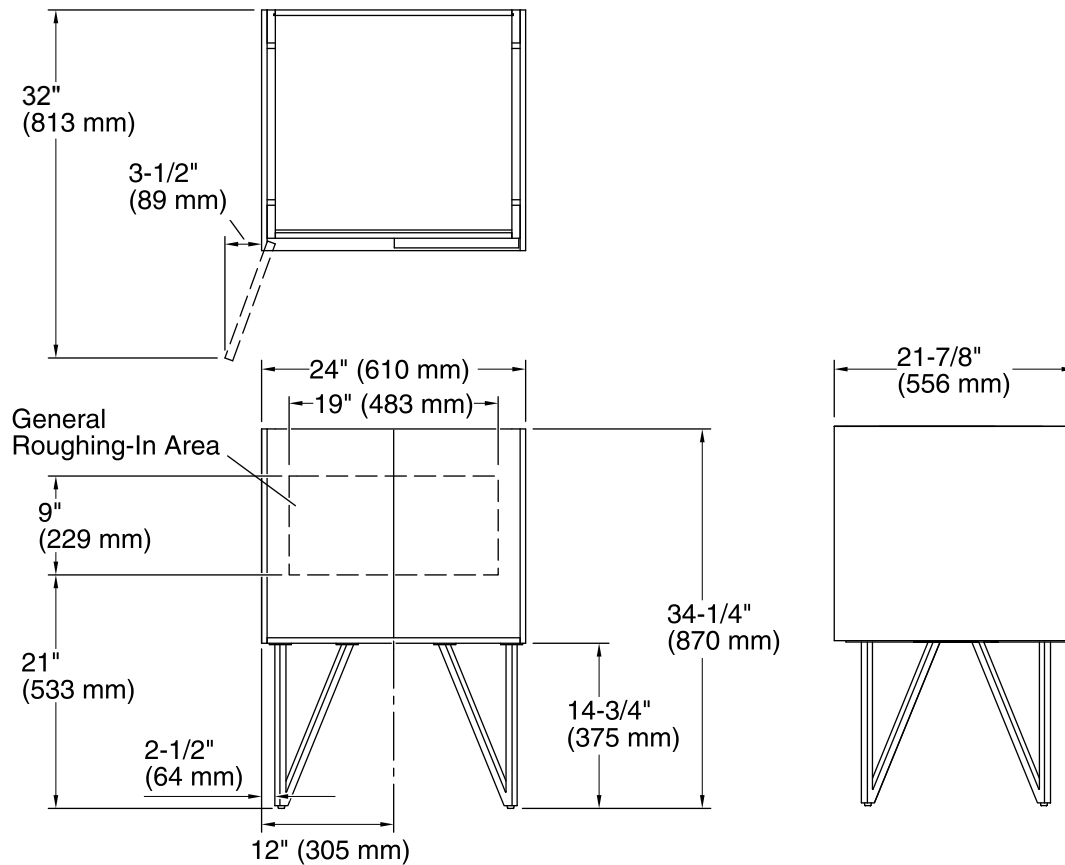

## Technical Information

All product dimensions are nominal.

Vanity type: Standard