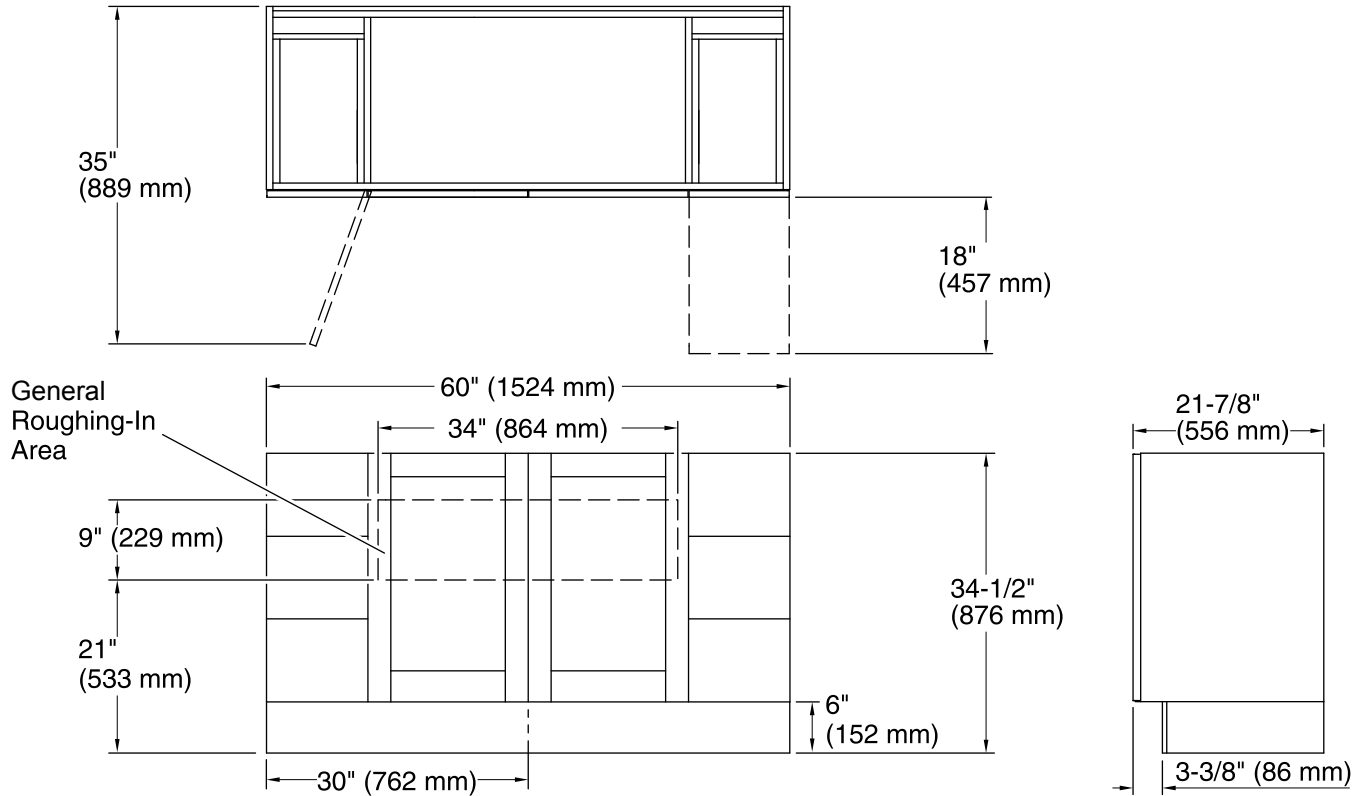

Technical Information

All product dimensions are nominal.

Vanity type: Standard

Notes

Install this product according to the installation guide.

Decorative cabinet hardware is not supplied. Refer to the KOHLER bath accessories line for recommended cabinet hardware to complement your vanity.

Select the type of fastener based upon the wall material. Two 250 lb (113.4 kg) minimum load bearing fasteners are recommended.