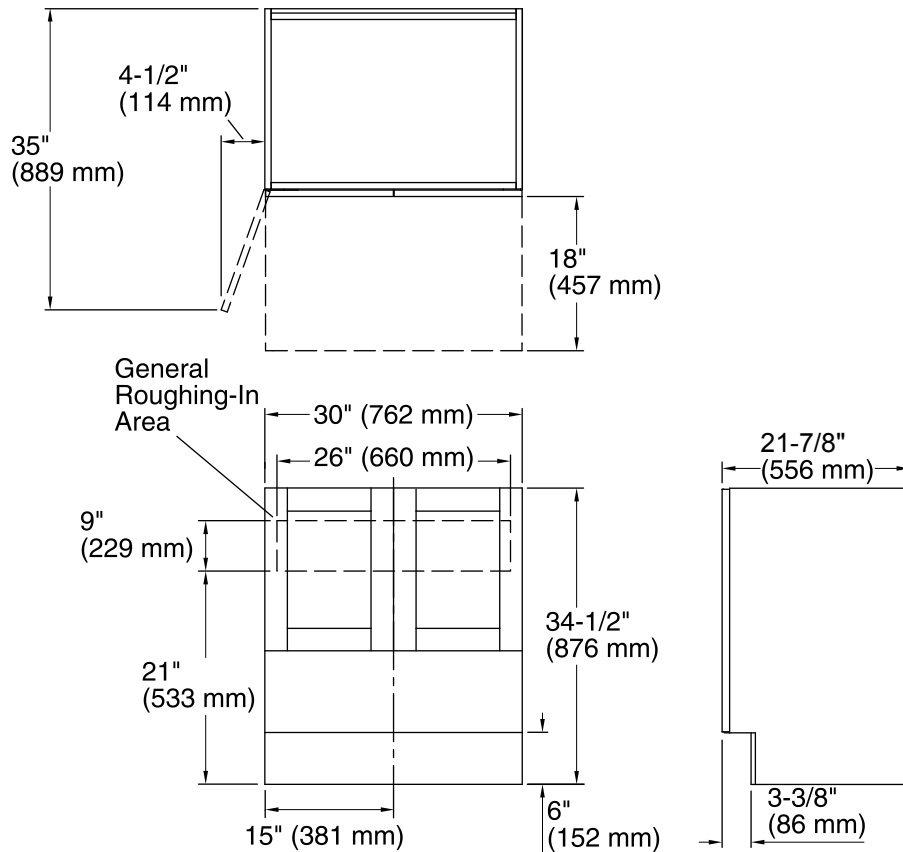

## Technical Information

All product dimensions are nominal.

Vanity type: Standard