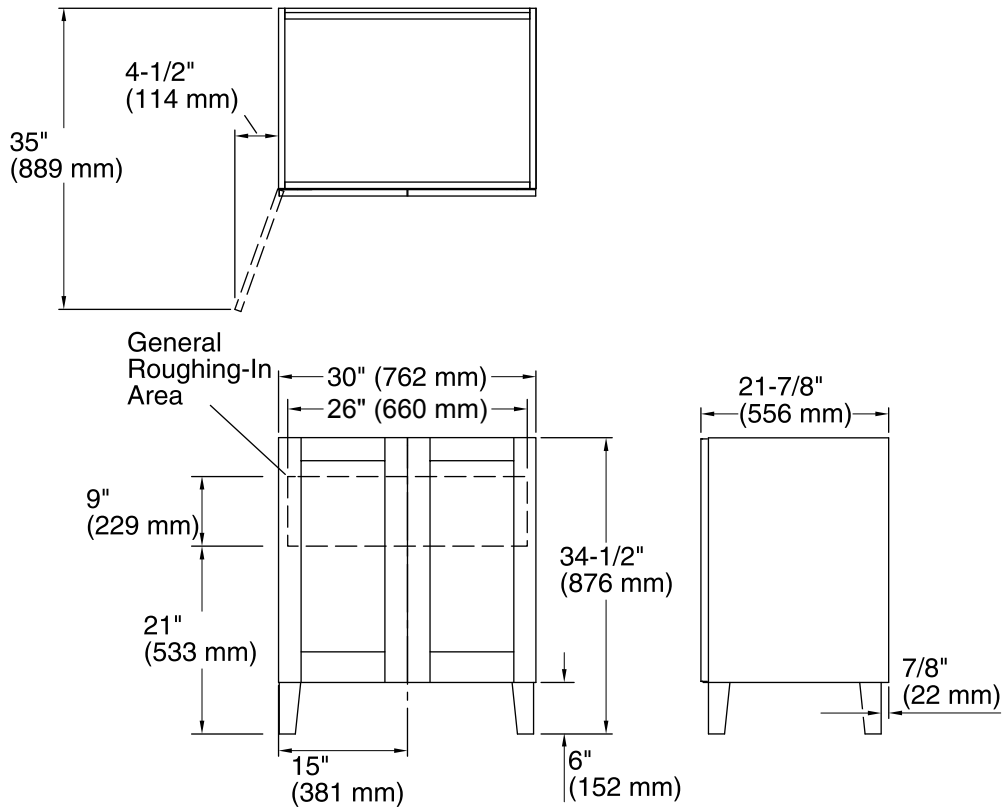

## Technical Information

All product dimensions are nominal.

Vanity type: Standard